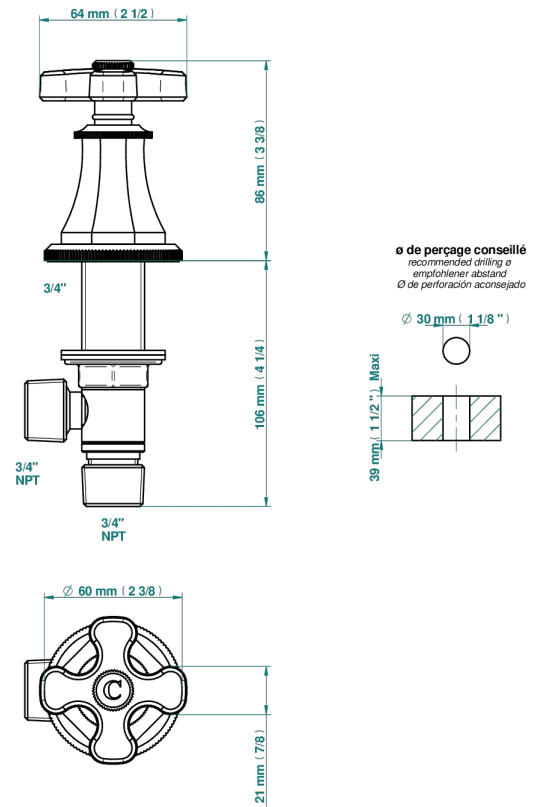

ART DECO

A54-36/CUS

3/4" deck valve with trim - Cold

13336

17/10/2022

CHARACTERISTIC

- ASME : ASME A112.18.1-2011/CSA B125.1-11

STANDARDS