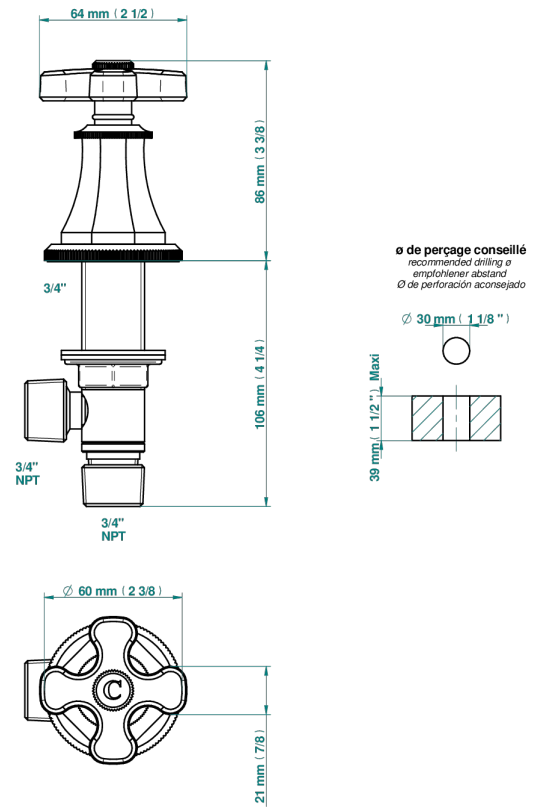

ART DECO

A54-36/C

Rim mounted 3/4" valve, cold

13336

17/10/2022

CHARACTERISTIC

- Art Déco
- Rim mounted 3/4" valve, cold

AVAILABLE FINITIONS