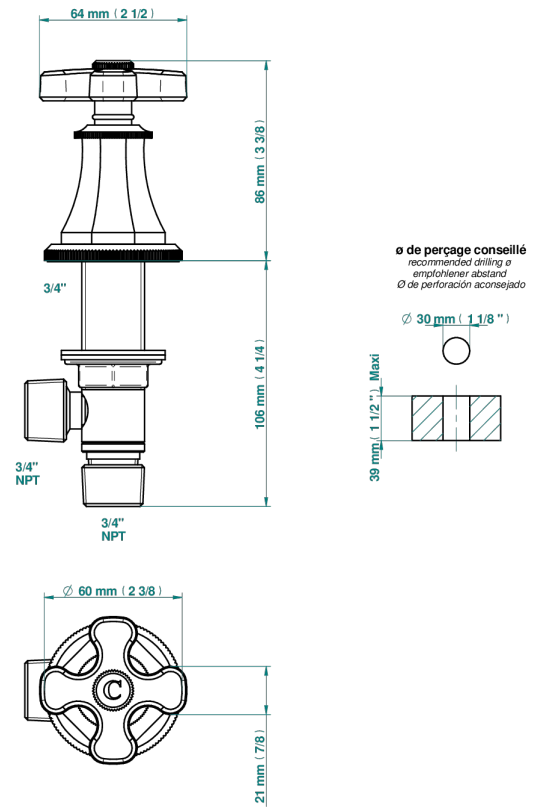

# ART DECO

A54-36/C

Rim mounted 3/4" valve, cold

13336

17/10/2022

## CHARACTERISTIC

- Art Déco
- Rim mounted 3/4" valve, cold