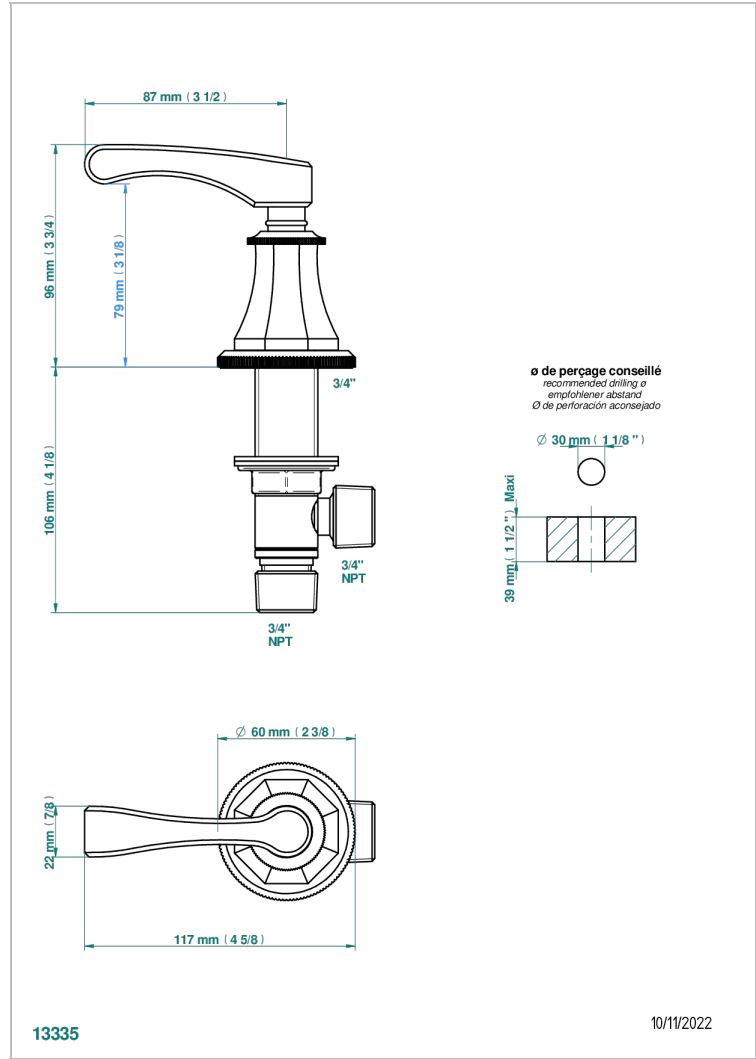

ART DECO WITH LEVER

A55-36/H

Rim mounted 3/4" valve, hot

CHARACTERISTIC

- Art Déco with lever
- Rim mounted 3/4" valve, hot

AVAILABLE FINITIONS

Antique nickel - H28
Black ceram - D30
Blush PVD - H62
Brass color PVD - H49
Brown bronze color PVD - F33
Gold color PVD - H52