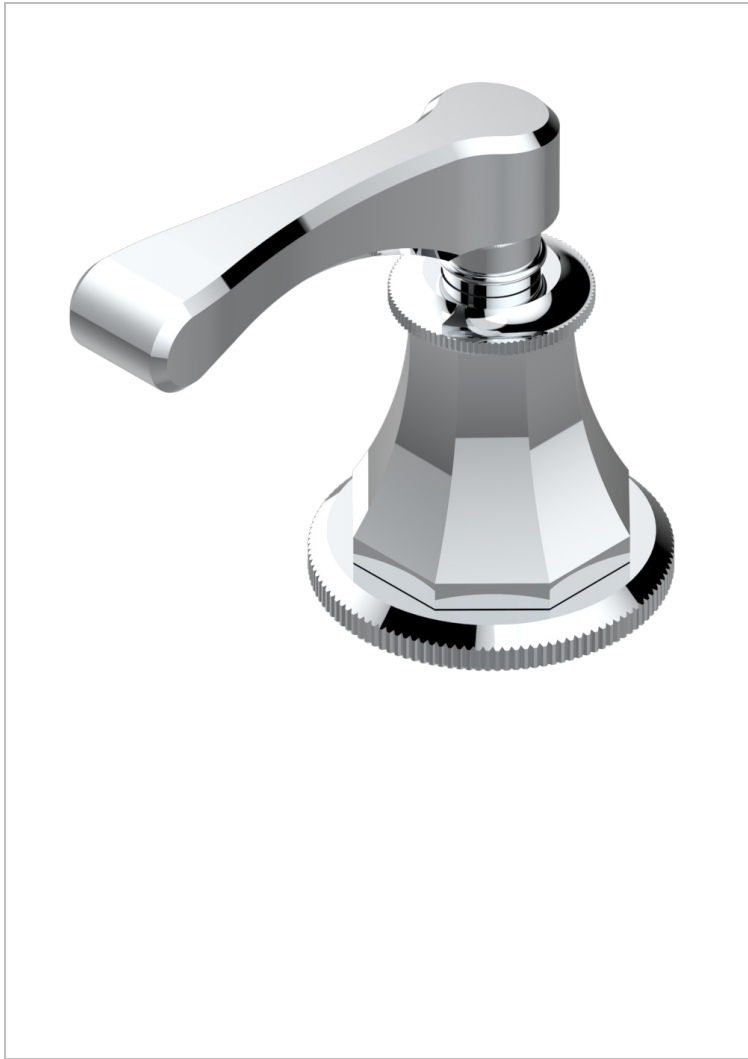

ART DECO WITH LEVER

A55-36/H

Rim mounted 3/4" valve, hot

CHARACTERISTIC

- Art Déco with lever
- Rim mounted 3/4" valve, hot

AVAILABLE FINITIONS

Antique nickel - H28
Black ceram - D30
Blush PVD - H62
Brass color PVD - H49
Brown bronze color PVD - F33
Gold color PVD - H52

Graphite PVD - H64
Lacquered light bronze - D01
Matt Umber PVD - H67
Matt blush PVD - H60
Matt brass color PVD - H50
Matt brown bronze color PVD - F34

Matt chrome - C02
Matt gold - F07
Matt gold color PVD - H53
Matt graphite PVD - H65
Matt nickel (color finish) - C01
Matt nickel color PVD - H56

Natural smoked Brass - A13
Nickel color PVD - H55
Polished chrome (color finish) - A02
Polished chrome / Polished gold (color finish) - G02
Polished gold (color finish) - F01
Polished nickel - B01

Soft gold - F30
Soft matt gold - F31
Umber PVD - H66
Varnished matt antique red copper (color finish) - H07