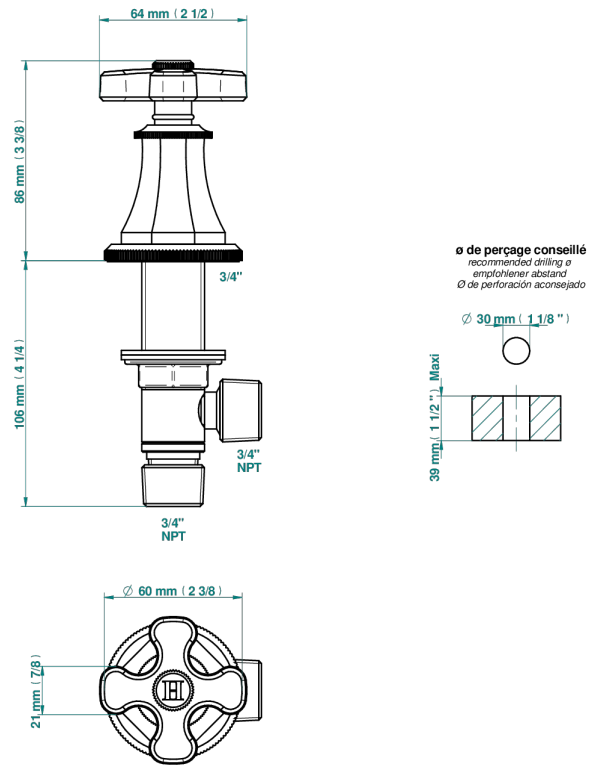

ART DECO

A54-36/H

Rim mounted 3/4" valve, hot

13334

17/10/2022

CHARACTERISTIC

- Art Déco
- Rim mounted 3/4" valve, hot

AVAILABLE FINITIONS