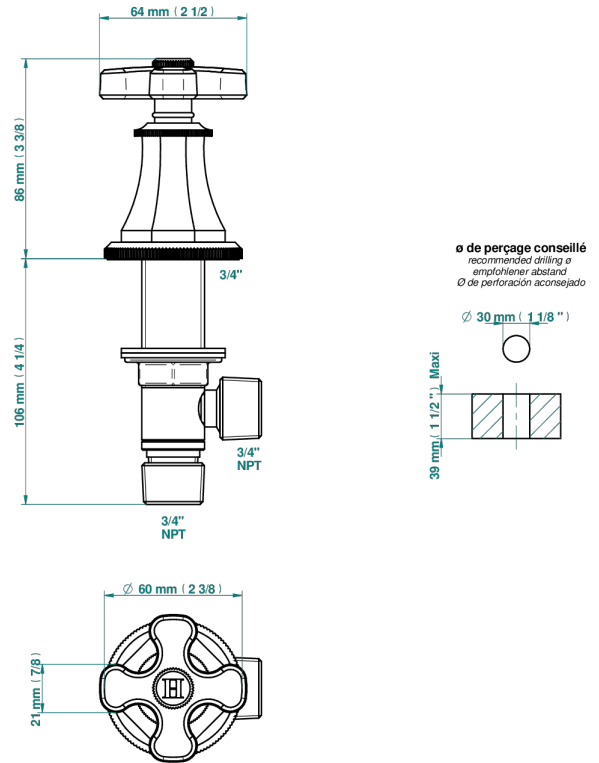

ART DECO

A54-36/H

Rim mounted 3/4" valve, hot

13334

17/10/2022

CHARACTERISTIC

- Art Déco
- Rim mounted 3/4" valve, hot

AVAILABLE FINITIONS