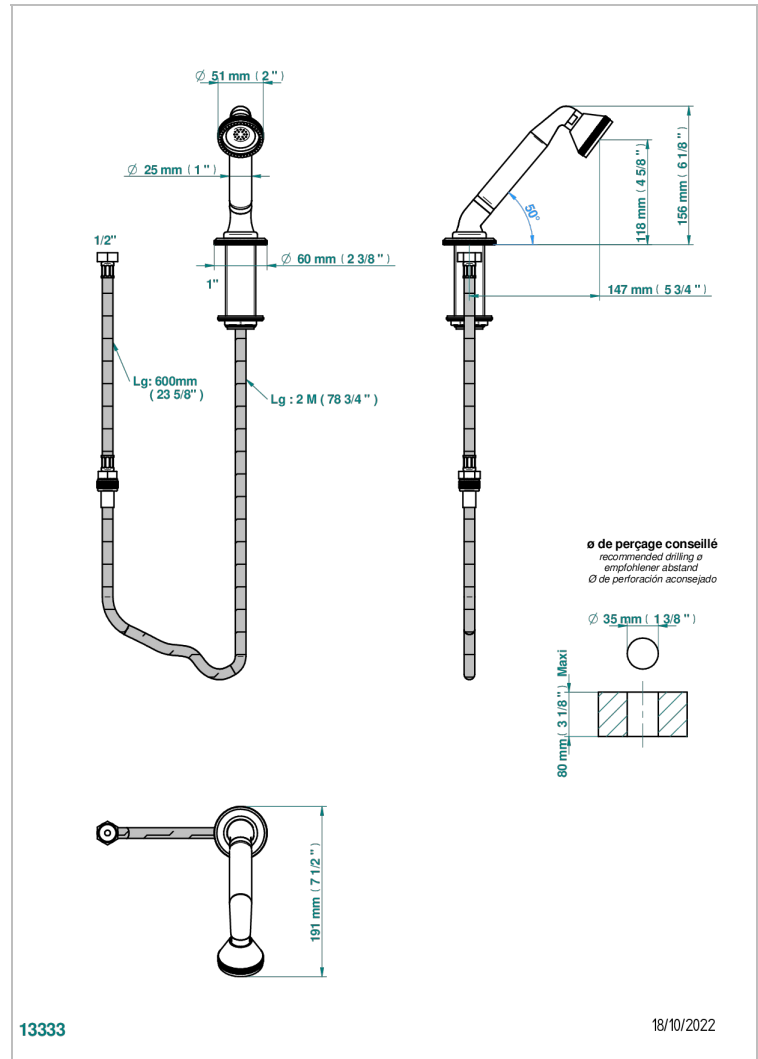

TRADITION CRYSTAL

A59-60A

Rim mounted stylised handshower, 2 m hose and angle rest

THG[®]
PARIS

CHARACTERISTIC

- ACS : 20ACCLY558

TECHNICAL SPECS

- Recommandé : 3 bars (max. 5 bars) - Advised : 43,5 psi (max. 72 psi)
- 8 l/min à 3 bars (2.12 gpm at 43.5 psi)

STANDARDS

AVAILABLE FINITIONS

Antique nickel - H28
Black ceram - D30
Blush PVD - H62
Brass color PVD - H49
Brown bronze color PVD - F33
Gold color PVD - H52

Graphite PVD - H64
Lacquered light bronze - D01
Matt Umber PVD - H67
Matt blush PVD - H60
Matt brass color PVD - H50
Matt brown bronze color PVD - F34