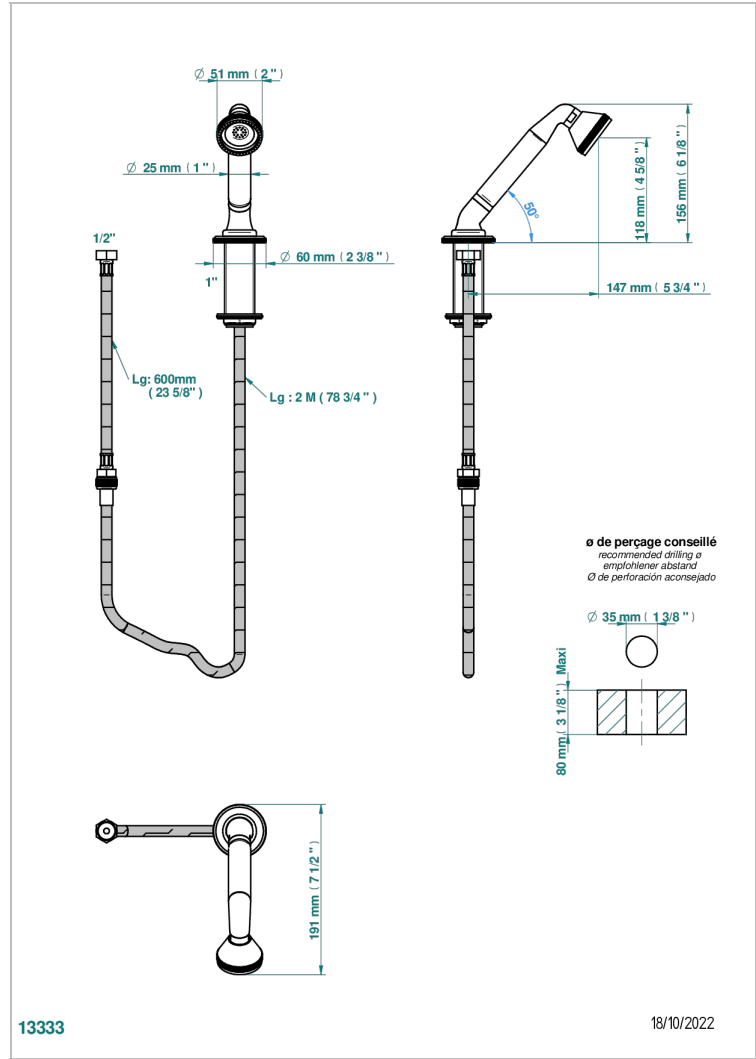

# TRADITION WITH LEVER HANDLES

A58-60A

Deck mounted hand shower, with hose

## CHARACTERISTIC

- ACS : 20ACCLY558