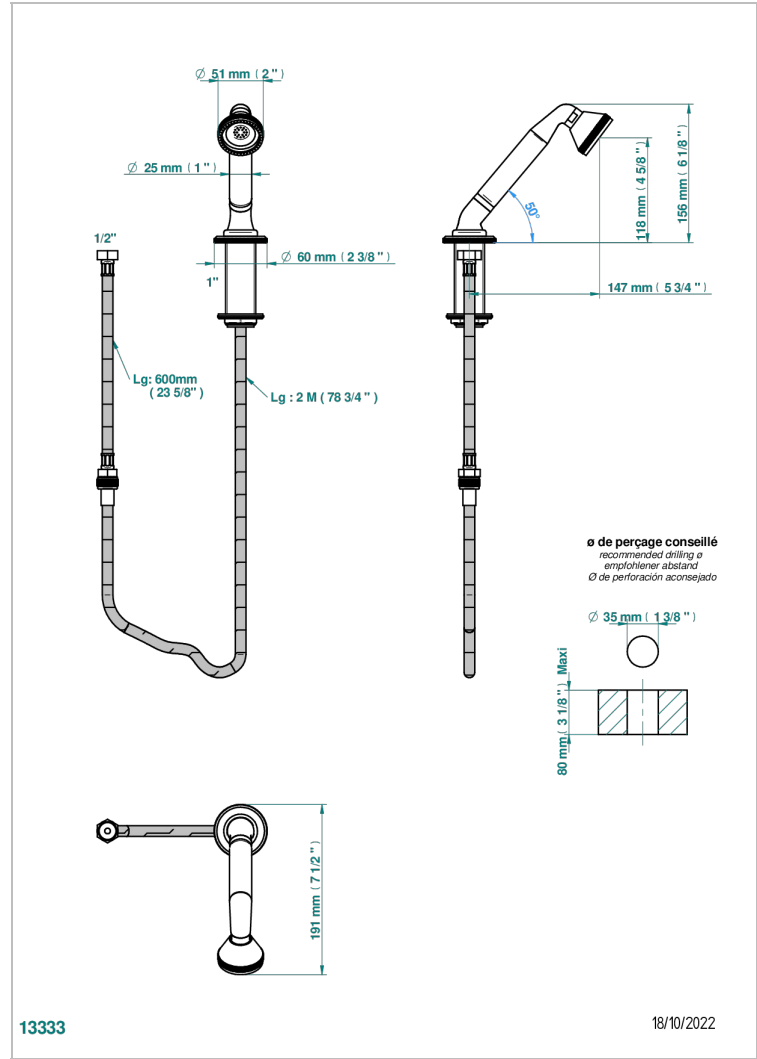

TRADITION WITH LEVER

A58-60A

Rim mounted stylised handshower, 2 m hose and angle rest

CHARACTERISTIC

- ACS : 20ACCLY558

TECHNICAL SPECS

- Recommandé : 3 bars (max. 5 bars) - Advised : 43,5 psi (max. 72 psi)
- 8 l/min à 3 bars (2.12 gpm at 43.5 psi)

STANDARDS

AVAILABLE FINITIONS

Antique nickel - H28
Black ceram - D30
Blush PVD - H62
Brass color PVD - H49
Brown bronze color PVD - F33
Gold color PVD - H52

Graphite PVD - H64
Lacquered light bronze - D01
Matt Umber PVD - H67
Matt blush PVD - H60
Matt brass color PVD - H50
Matt brown bronze color PVD - F34