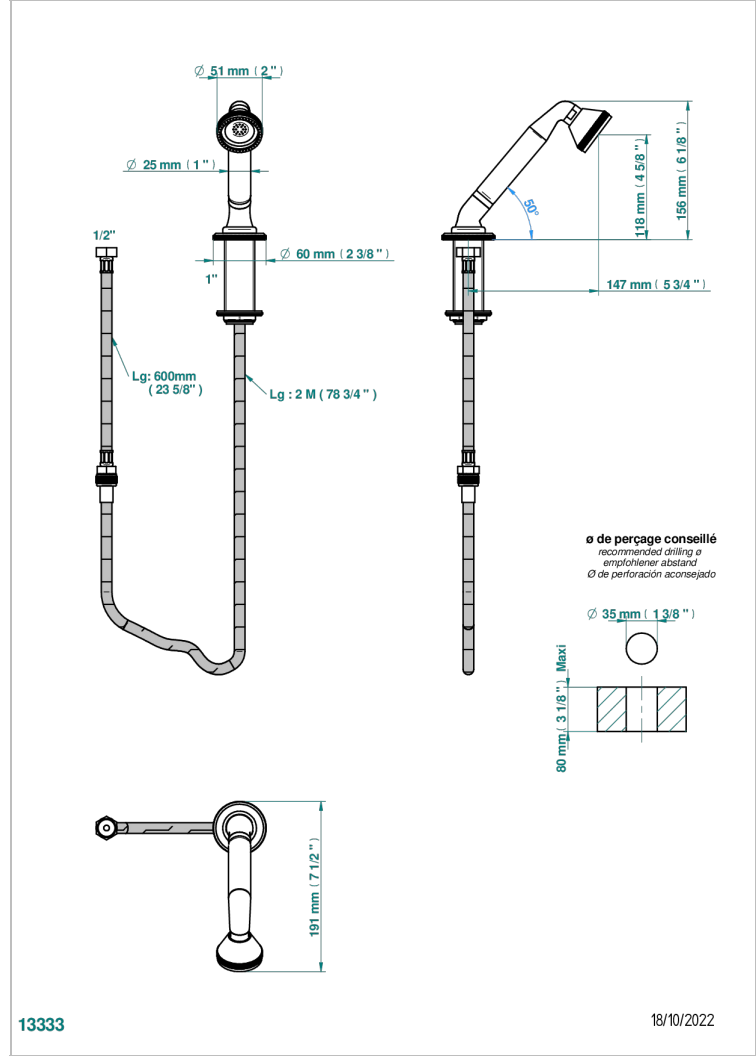

# ART DECO CRYSTAL

A56-60A

Deck mounted hand shower, with hose

## CHARACTERISTIC

- ACS : 20ACCLY558