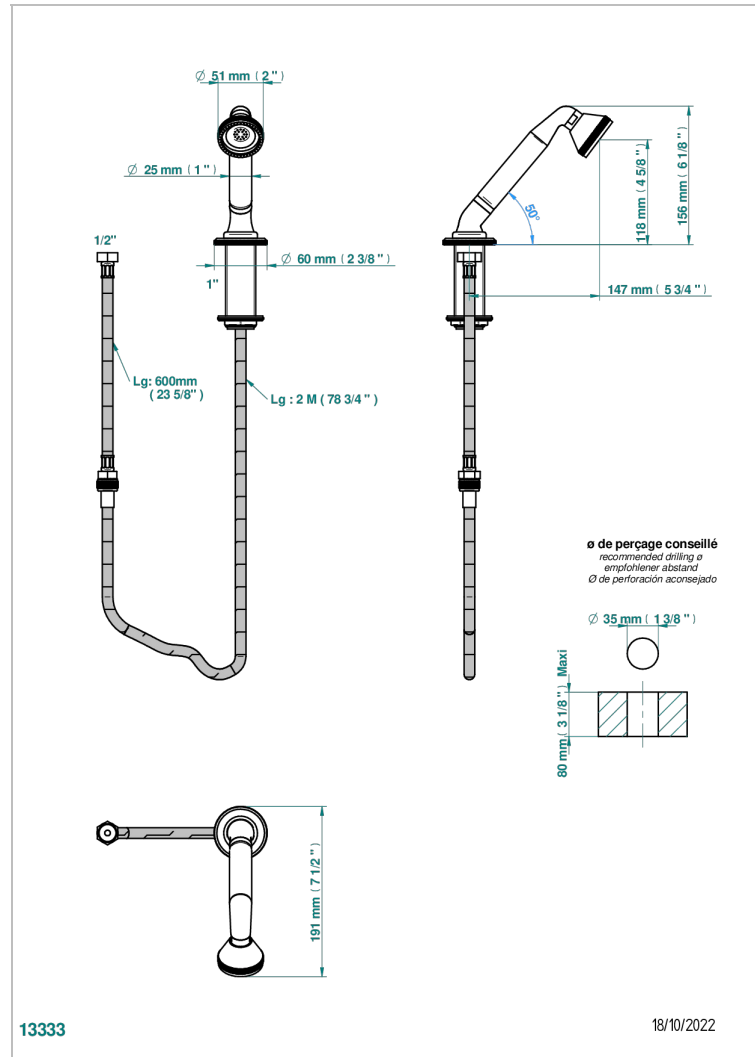

ART DECO CRYSTAL

A56-60A

Rim mounted stylised handshower, 2 m hose and angle rest

CHARACTERISTIC

- ACS : 20ACCLY558

TECHNICAL SPECS

- Recommandé : 3 bars (max. 5 bars) - Advised : 43,5 psi (max. 72 psi)
- 8 l/min à 3 bars (2.12 gpm at 43.5 psi)

STANDARDS

AVAILABLE FINITIONS

Antique nickel - H28
Black ceram - D30
Blush PVD - H62
Brass color PVD - H49
Brown bronze color PVD - F33
Gold color PVD - H52

Graphite PVD - H64
Lacquered light bronze - D01
Matt Umber PVD - H67
Matt blush PVD - H60
Matt brass color PVD - H50
Matt brown bronze color PVD - F34