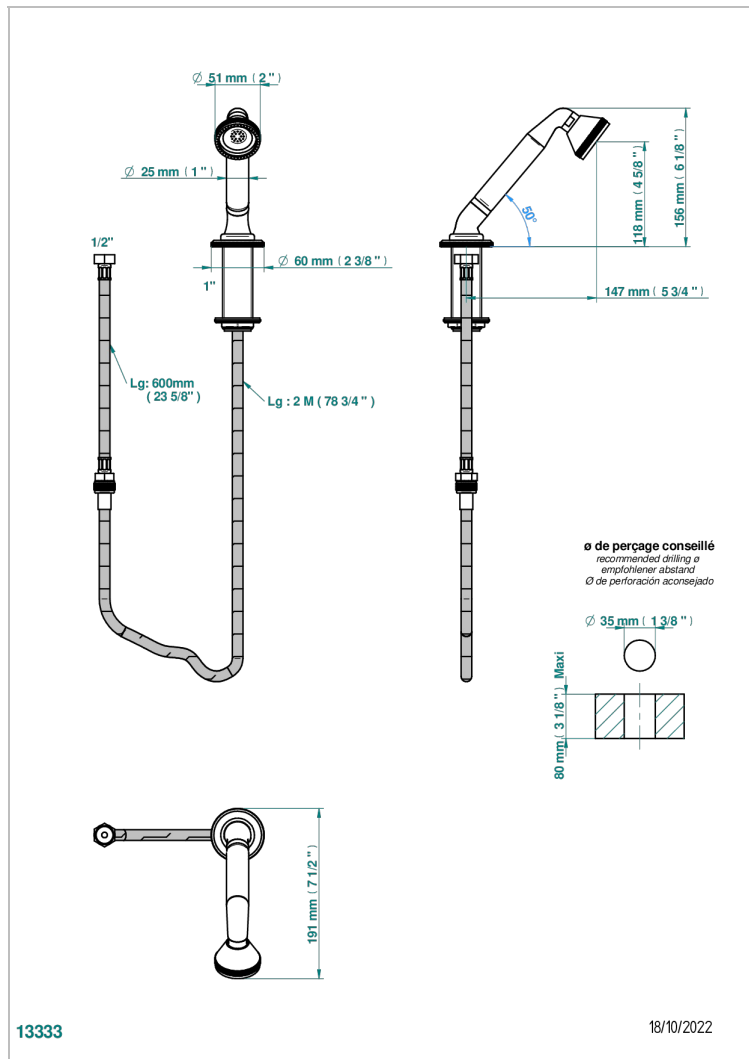

# ART DECO WITH LEVER HANDLES

A55-60A

Deck mounted hand shower, with hose

## CHARACTERISTIC

- ACS : 20ACCLY558