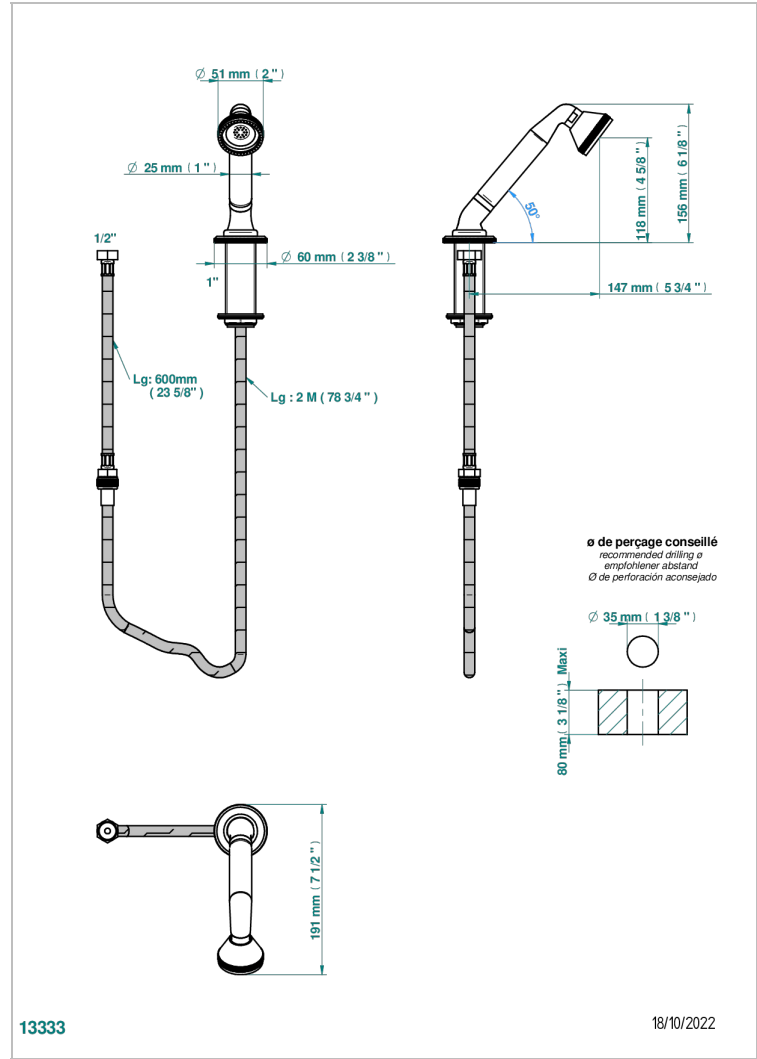

# ART DECO WITH LEVER

A55-60A

Rim mounted stylised handshower, 2 m hose and angle rest

## CHARACTERISTIC

- ACS : 20ACCLY558