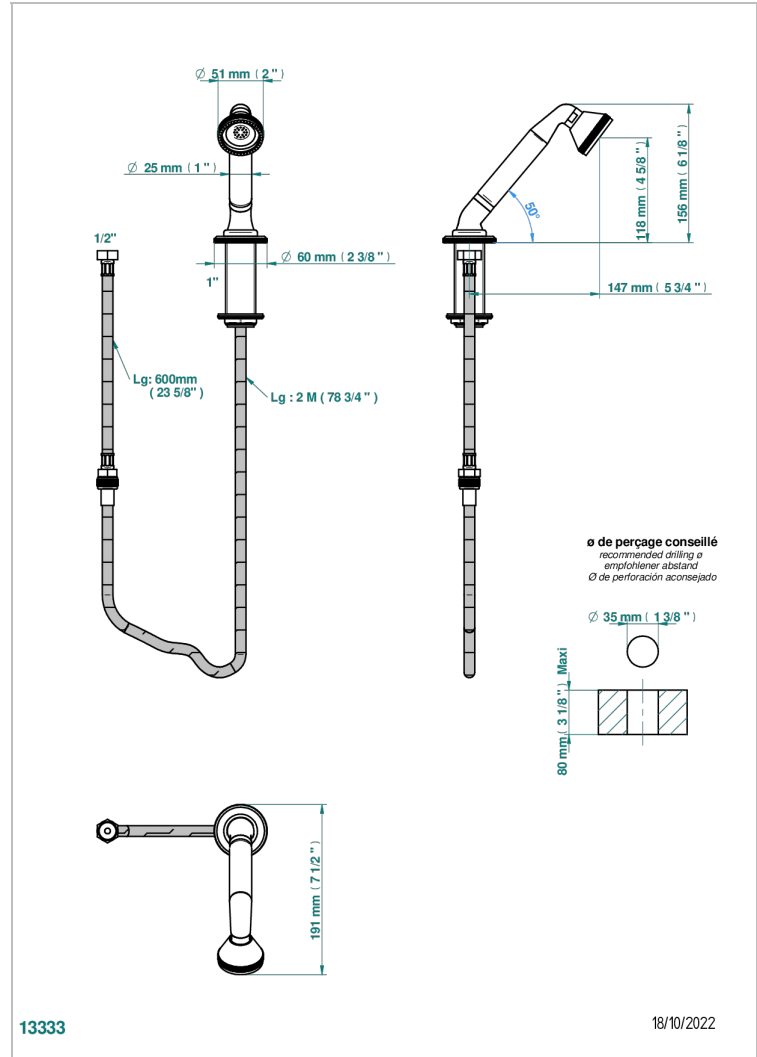

ART DECO WITH LEVER

A55-60A

Rim mounted stylised handshower, 2 m hose and angle rest

CHARACTERISTIC

- ACS : 20ACCLY558

TECHNICAL SPECS

- Recommandé : 3 bars (max. 5 bars) - Advised : 43,5 psi (max. 72 psi)
- 8 l/min à 3 bars (2.12 gpm at 43.5 psi)

STANDARDS

AVAILABLE FINITIONS

Antique nickel - H28
Black ceram - D30
Blush PVD - H62
Brass color PVD - H49
Brown bronze color PVD - F33
Gold color PVD - H52

Graphite PVD - H64
Lacquered light bronze - D01
Matt Umber PVD - H67
Matt blush PVD - H60
Matt brass color PVD - H50
Matt brown bronze color PVD - F34