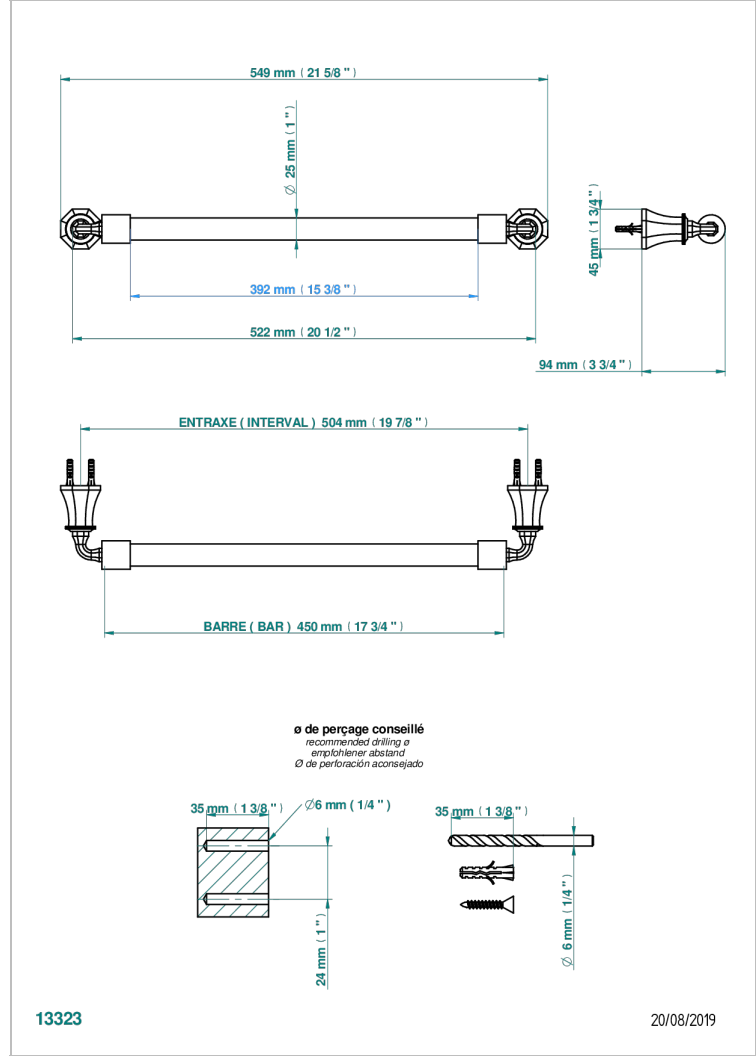

TRADITION CRYSTAL

A59-526/45

Towel bar, 18" long

THG[®]
PARIS

CHARACTERISTIC

- Tradition Crystal
- Towel bar, 18" long

AVAILABLE FINITIONS

Black ceram - D30
Blush PVD - H62
Brass color PVD - H49
Brown bronze color PVD - F33
Chrome polished - A02
Chrome polished / gold polished - G02