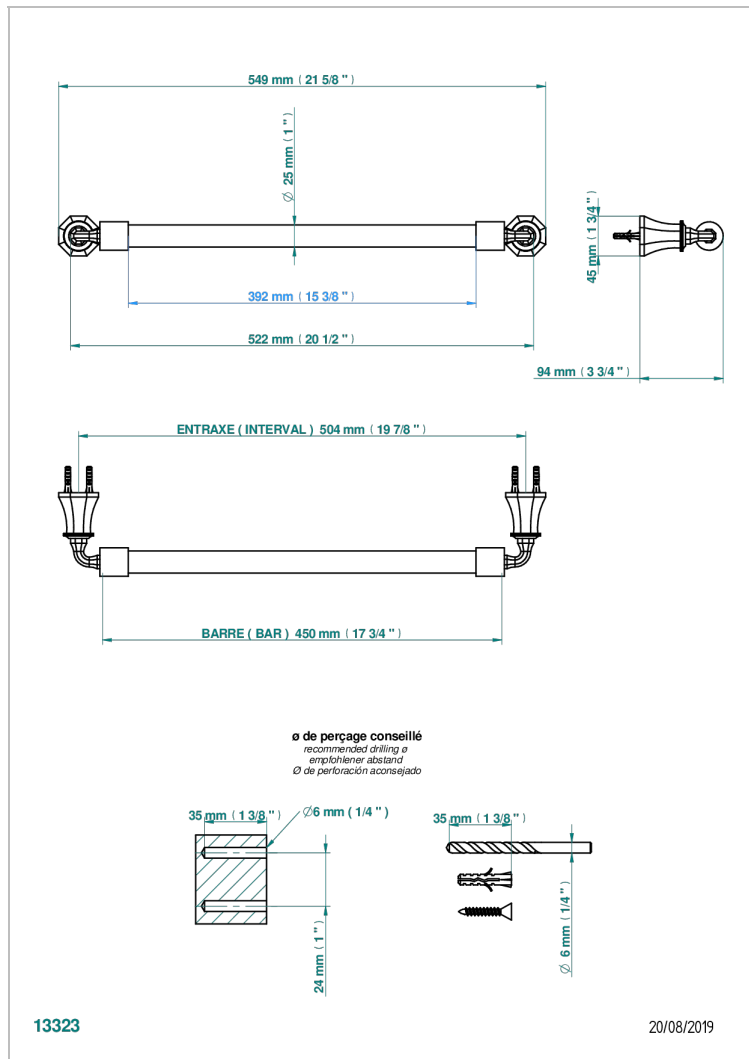

TRADITION WITH LEVER HANDLES

A58-526/45

Towel bar, 18" long

CHARACTERISTIC

- Tradition with lever handles
- Towel bar, 18" long

AVAILABLE FINITIONS

Black ceram - D30

Blush PVD - H62