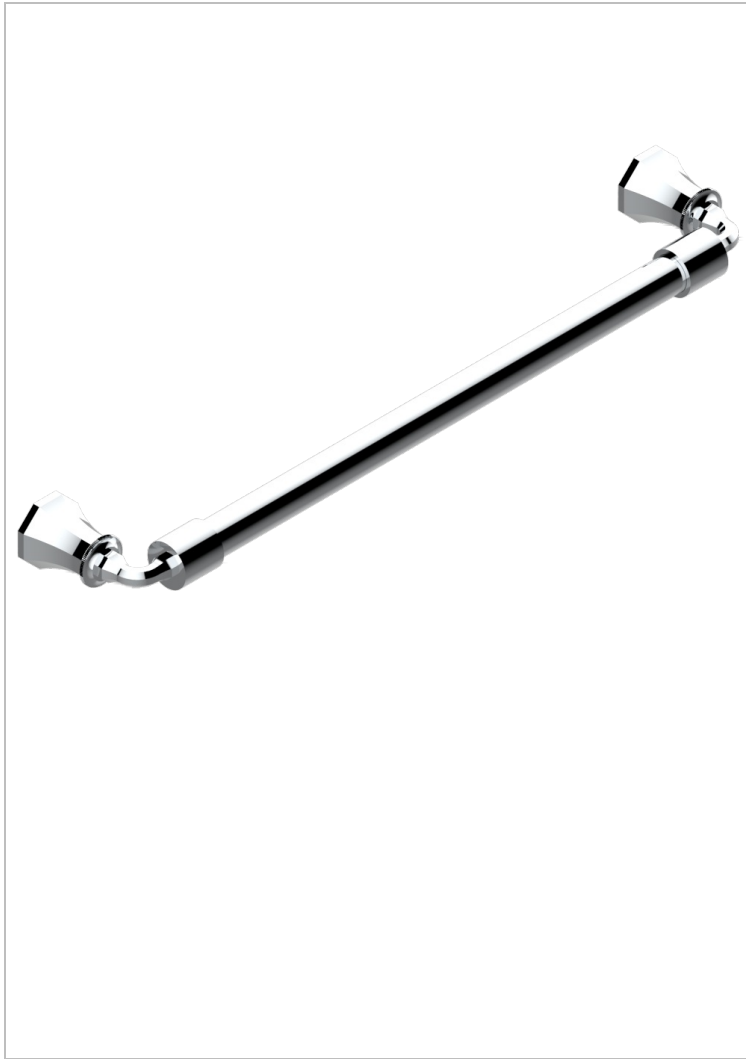

TRADITION WITH LEVER

A58-526/45

Bath towel holder, length: 450 mm

CHARACTERISTIC

- Tradition with lever
- Bath towel holder, length: 450 mm

AVAILABLE FINITIONS

Antique nickel - H28
Black ceram - D30
Blush PVD - H62
Brass color PVD - H49
Brown bronze color PVD - F33
Gold color PVD - H52

Graphite PVD - H64
Lacquered light bronze - D01
Matt Umber PVD - H67
Matt blush PVD - H60
Matt brass color PVD - H50
Matt brown bronze color PVD - F34

Matt chrome - C02
Matt gold - F07
Matt gold color PVD - H53
Matt graphite PVD - H65
Matt nickel (color finish) - C01
Matt nickel color PVD - H56

Natural smoked Brass - A13
Nickel color PVD - H55
Polished chrome (color finish) - A02
Polished chrome / Polished gold (color finish) - G02
Polished gold (color finish) - F01
Polished nickel - B01

Soft gold - F30
Soft matt gold - F31
Umber PVD - H66
Varnished matt antique red copper (color finish) - H07