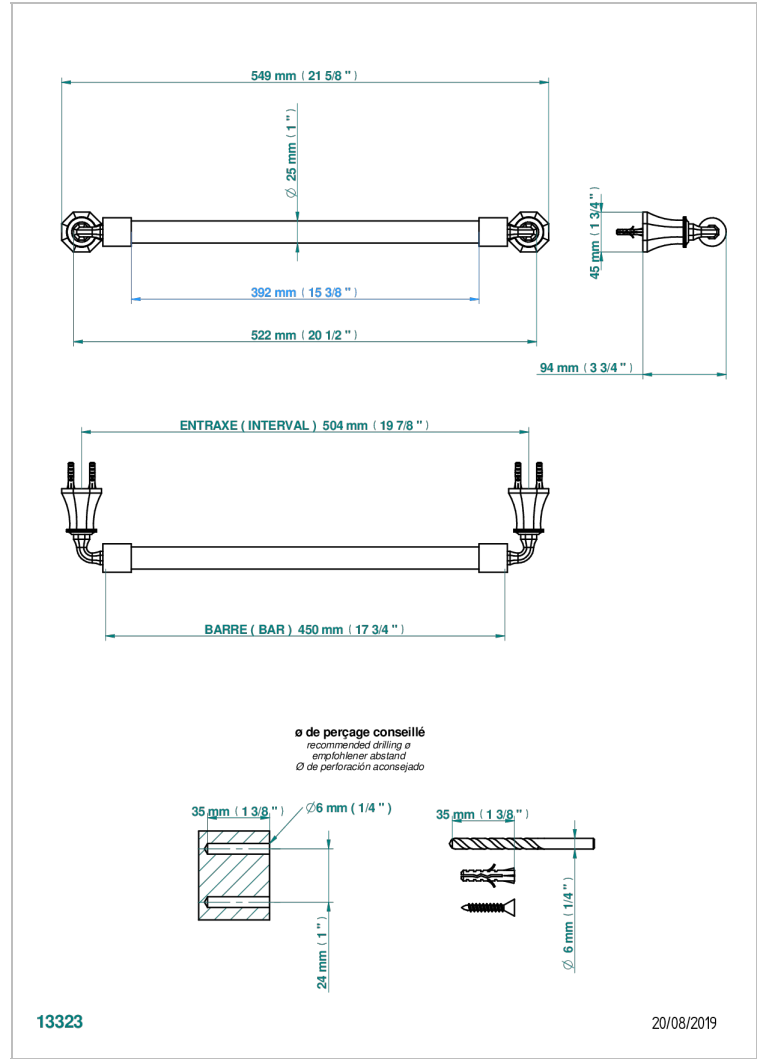

TRADITION WITH LEVER

A58-526/45

Bath towel holder, length: 450 mm

CHARACTERISTIC

- Tradition with lever
- Bath towel holder, length: 450 mm

AVAILABLE FINITIONS

Antique nickel - H28
Black ceram - D30
Blush PVD - H62
Brass color PVD - H49
Brown bronze color PVD - F33
Gold color PVD - H52