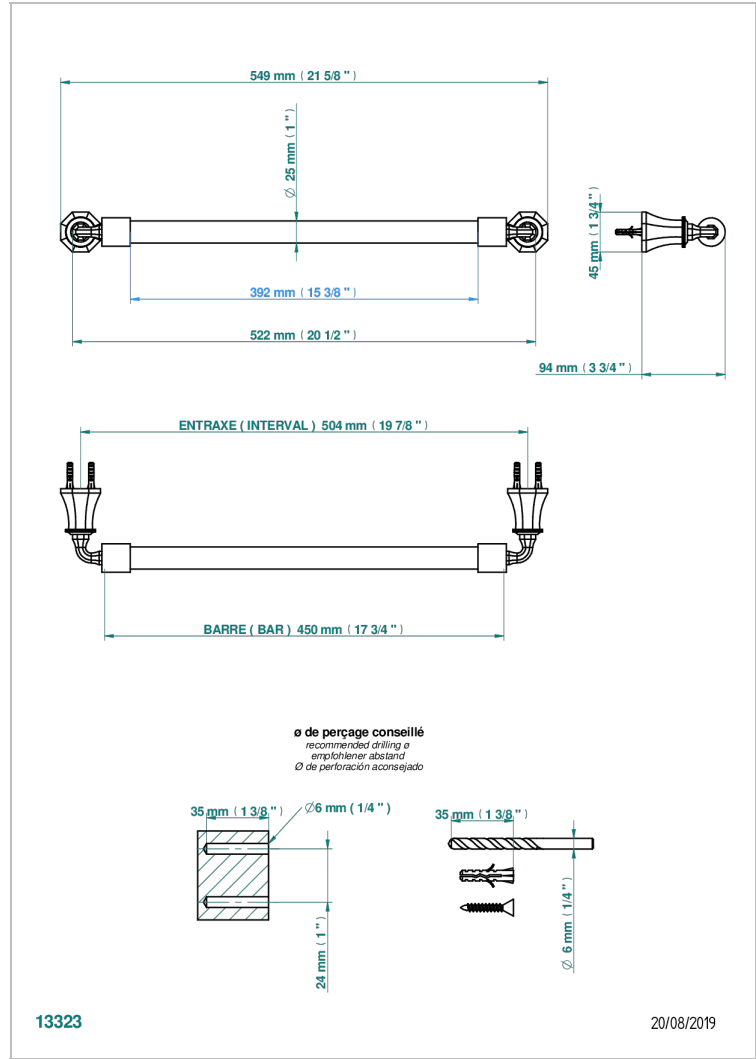

# TRADITION WITH LEVER

A58-526/45

Bath towel holder, length: 450 mm

## CHARACTERISTIC

- Tradition with lever
- Bath towel holder, length: 450 mm