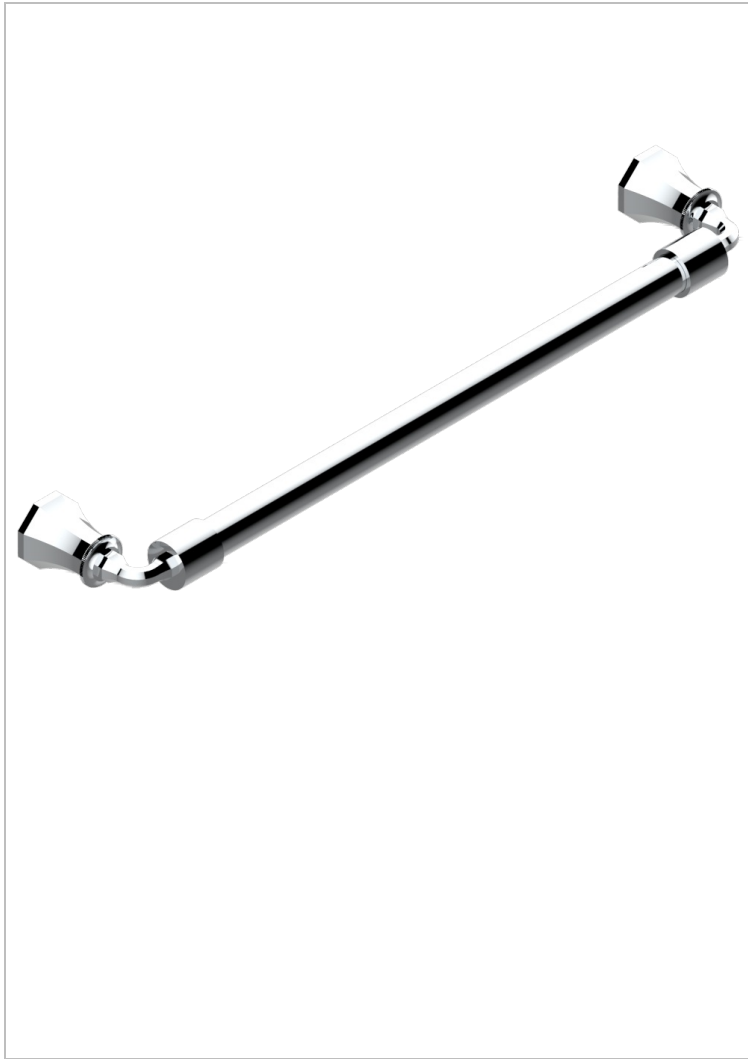

# TRADITION WITH LEVER

A58-526/45

Bath towel holder, length: 450 mm

## CHARACTERISTIC

- Tradition with lever
- Bath towel holder, length: 450 mm

## AVAILABLE FINITIONS

Antique nickel - H28  
 Black ceram - D30  
 Blush PVD - H62  
 Brass color PVD - H49  
 Brown bronze color PVD - F33  
 Gold color PVD - H52

Graphite PVD - H64  
 Lacquered light bronze - D01  
 Matt Umber PVD - H67  
 Matt blush PVD - H60  
 Matt brass color PVD - H50  
 Matt brown bronze color PVD - F34