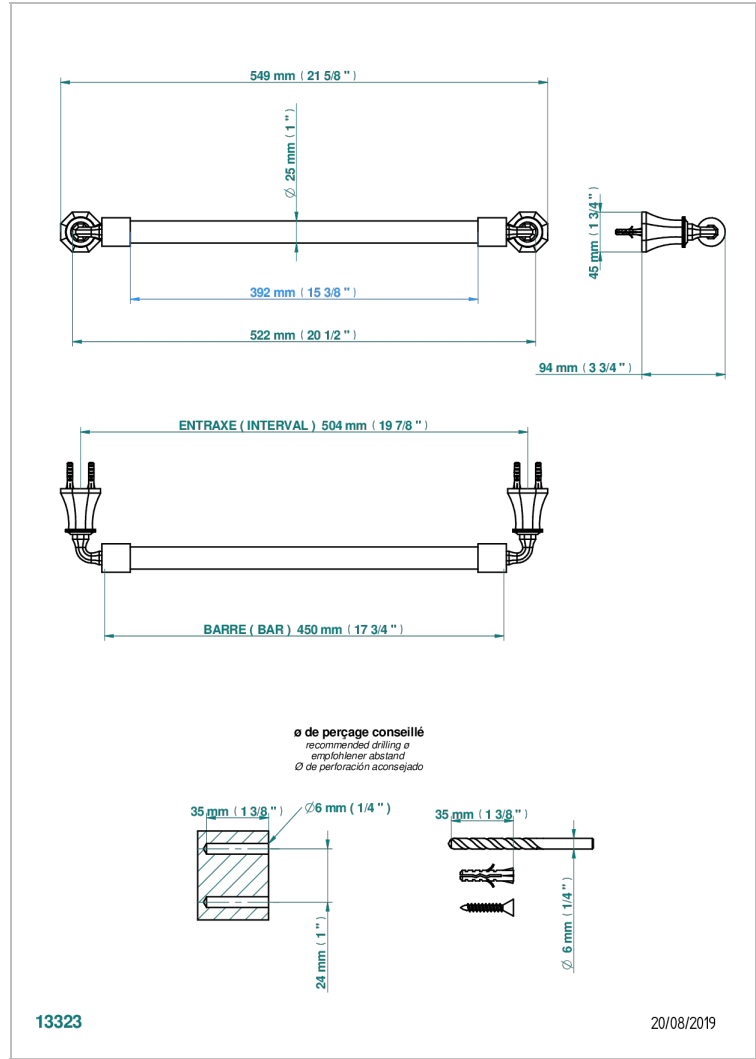

TRADITION WITH LEVER

A58-526/45

Bath towel holder, length: 450 mm

THG[®]
PARIS

CHARACTERISTIC

- Tradition with lever
- Bath towel holder, length: 450 mm

AVAILABLE FINITIONS

Antique nickel - H28
Black ceram - D30
Blush PVD - H62
Brass color PVD - H49
Brown bronze color PVD - F33
Gold color PVD - H52