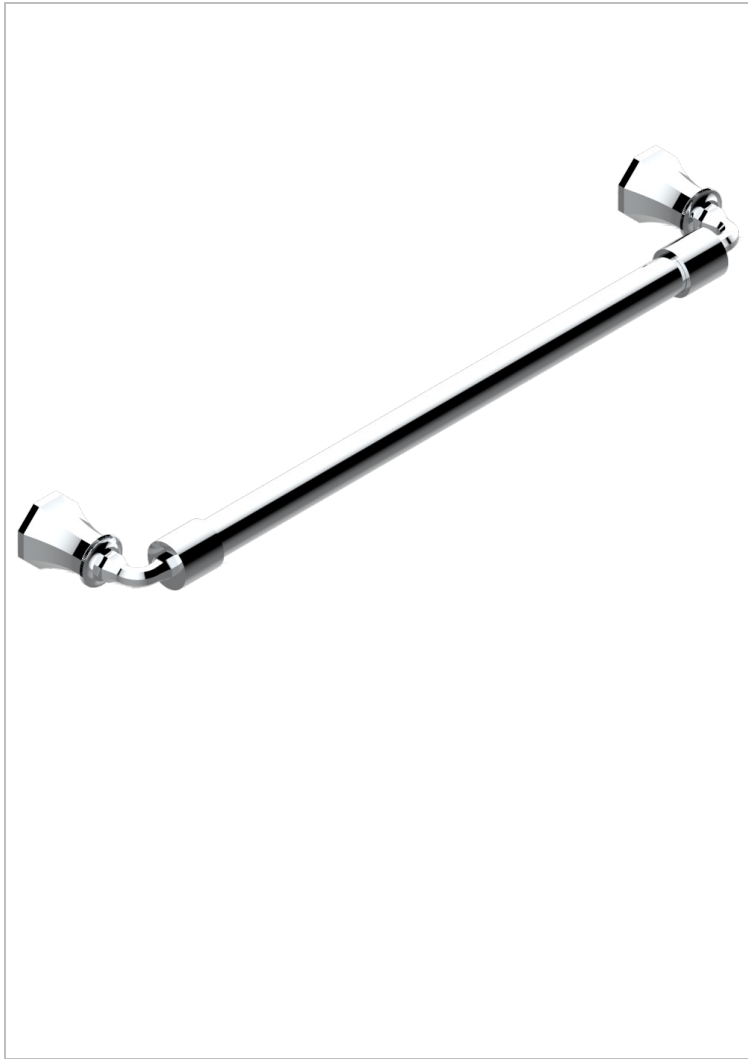

TRADITION WITH LEVER

A58-526/45

Bath towel holder, length: 450 mm

THG[®]
PARIS

CHARACTERISTIC

- Tradition with lever
- Bath towel holder, length: 450 mm

AVAILABLE FINITIONS

Antique nickel - H28
Black ceram - D30
Blush PVD - H62
Brass color PVD - H49
Brown bronze color PVD - F33
Gold color PVD - H52

Graphite PVD - H64
Lacquered light bronze - D01
Matt Umber PVD - H67
Matt blush PVD - H60
Matt brass color PVD - H50
Matt brown bronze color PVD - F34

Matt chrome - C02
Matt gold - F07
Matt gold color PVD - H53
Matt graphite PVD - H65
Matt nickel (color finish) - C01
Matt nickel color PVD - H56

Natural smoked Brass - A13
Nickel color PVD - H55
Polished chrome (color finish) - A02
Polished chrome / Polished gold (color finish) - G02
Polished gold (color finish) - F01
Polished nickel - B01

Soft gold - F30
Soft matt gold - F31
Umber PVD - H66
Varnished matt antique red copper (color finish) - H07