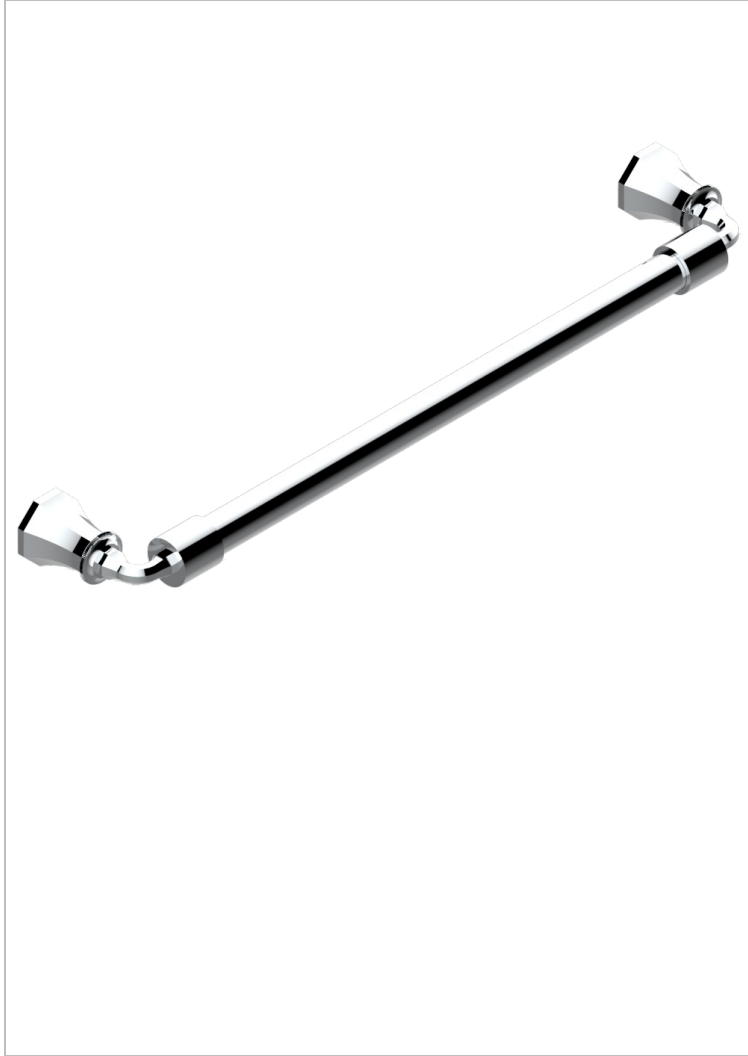

ART DECO CRYSTAL

A56-526/45

Bath towel holder, length: 450 mm

THG[®]
PARIS

CHARACTERISTIC

- Art Déco Crystal
- Bath towel holder, length: 450 mm

AVAILABLE FINITIONS

Antique nickel - H28
Black ceram - D30
Blush PVD - H62
Brass color PVD - H49
Brown bronze color PVD - F33
Gold color PVD - H52

Graphite PVD - H64
Lacquered light bronze - D01
Matt Umber PVD - H67
Matt blush PVD - H60
Matt brass color PVD - H50
Matt brown bronze color PVD - F34

Matt chrome - C02
Matt gold - F07
Matt gold color PVD - H53
Matt graphite PVD - H65
Matt nickel (color finish) - C01
Matt nickel color PVD - H56

Natural smoked Brass - A13
Nickel color PVD - H55
Polished chrome (color finish) - A02
Polished chrome / Polished gold (color finish) - G02
Polished gold (color finish) - F01
Polished nickel - B01

Soft gold - F30
Soft matt gold - F31
Umber PVD - H66
Varnished matt antique red copper (color finish) - H07