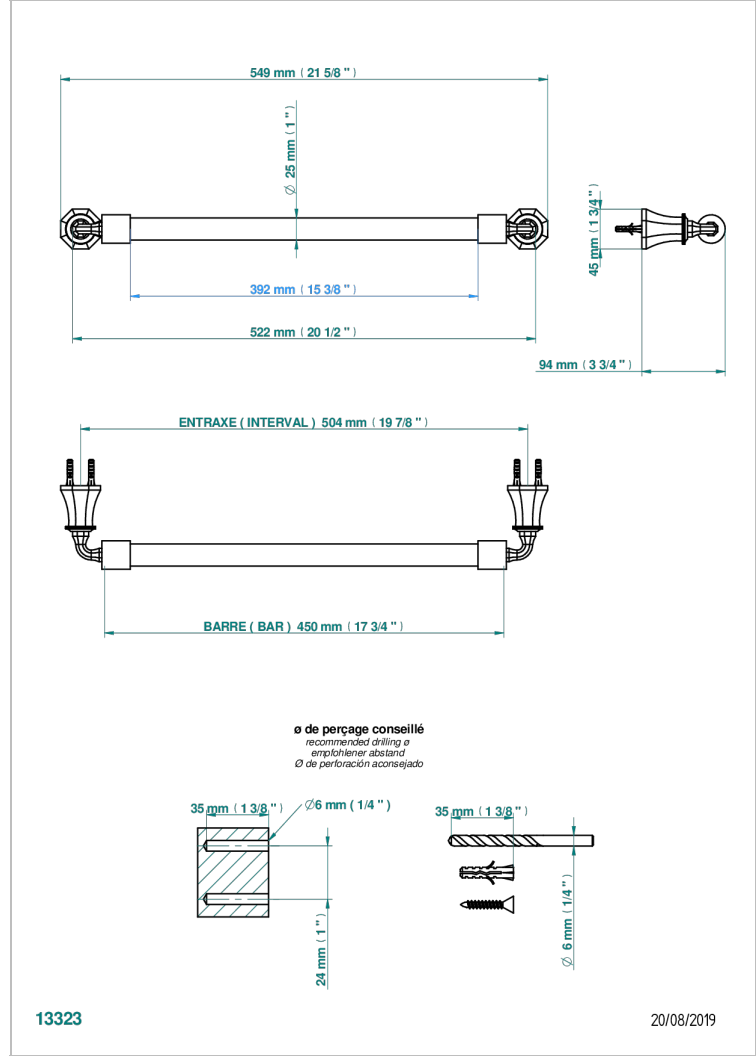

ART DECO CRYSTAL

A56-526/45

Bath towel holder, length: 450 mm

THG[®]
PARIS

CHARACTERISTIC

- Art Déco Crystal
- Bath towel holder, length: 450 mm

AVAILABLE FINITIONS

Antique nickel - H28
Black ceram - D30
Blush PVD - H62
Brass color PVD - H49
Brown bronze color PVD - F33
Gold color PVD - H52