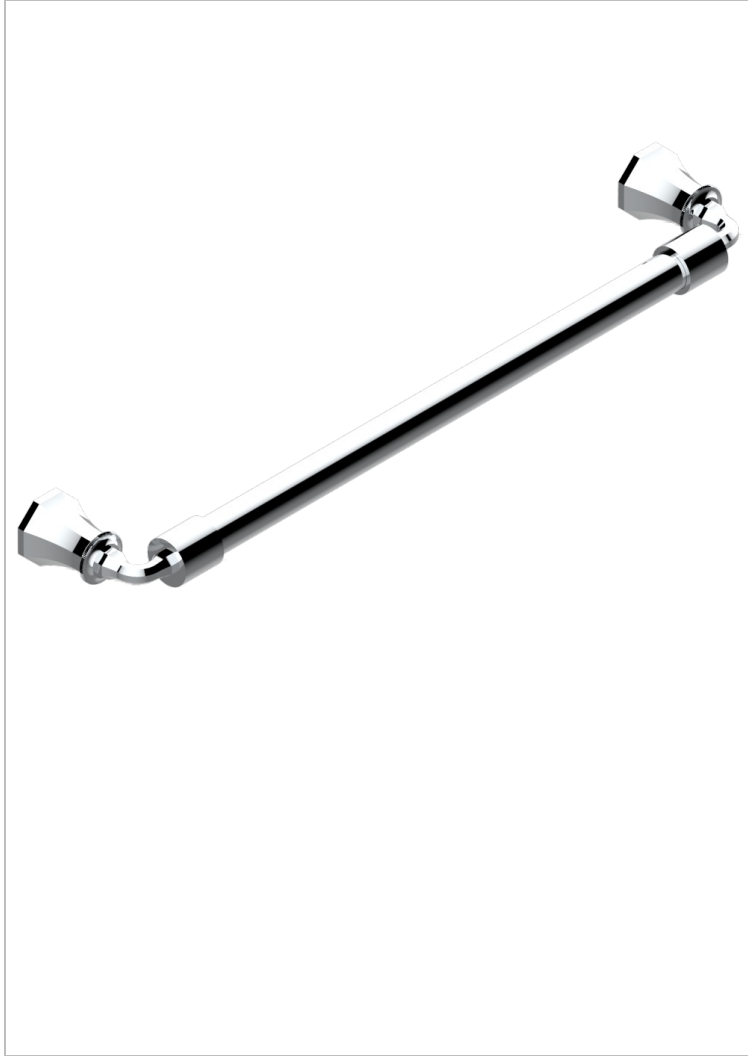

# ART DECO CRYSTAL

A56-526/45

Bath towel holder, length: 450 mm

THG<sup>®</sup>  
PARIS

## CHARACTERISTIC

- Art Déco Crystal
- Bath towel holder, length: 450 mm

## AVAILABLE FINITIONS

Antique nickel - H28  
Black ceram - D30  
Blush PVD - H62  
Brass color PVD - H49  
Brown bronze color PVD - F33  
Gold color PVD - H52

Graphite PVD - H64  
Lacquered light bronze - D01  
Matt Umber PVD - H67  
Matt blush PVD - H60  
Matt brass color PVD - H50  
Matt brown bronze color PVD - F34