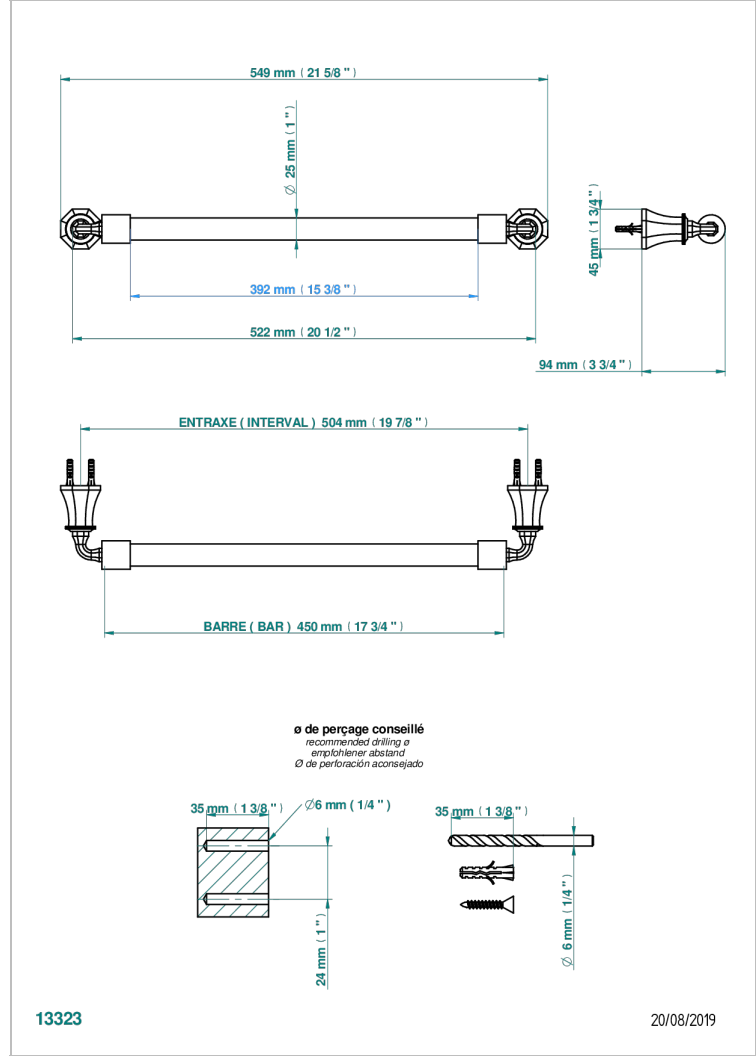

# ART DECO CRYSTAL

A56-526/45

Bath towel holder, length: 450 mm

THG<sup>®</sup>  
PARIS

## CHARACTERISTIC

- Art Déco Crystal
- Bath towel holder, length: 450 mm