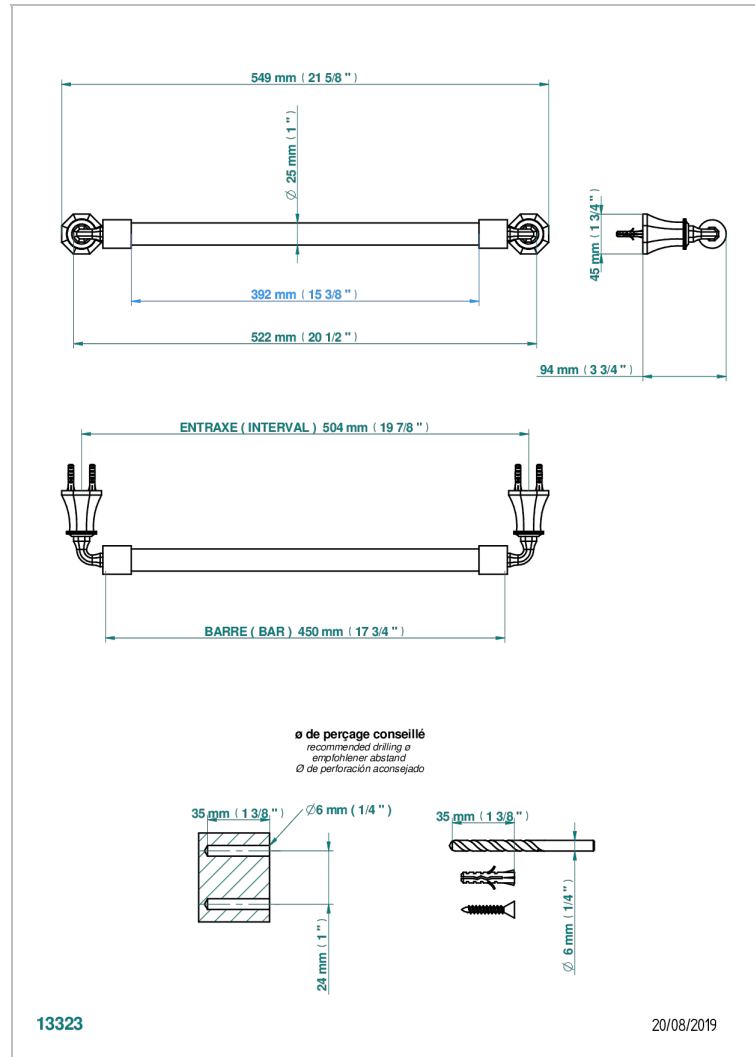

# ART DECO CRYSTAL

A56-526/45

Bath towel holder, length: 450 mm

THG<sup>®</sup>  
PARIS

## CHARACTERISTIC

- Art Déco Crystal
- Bath towel holder, length: 450 mm