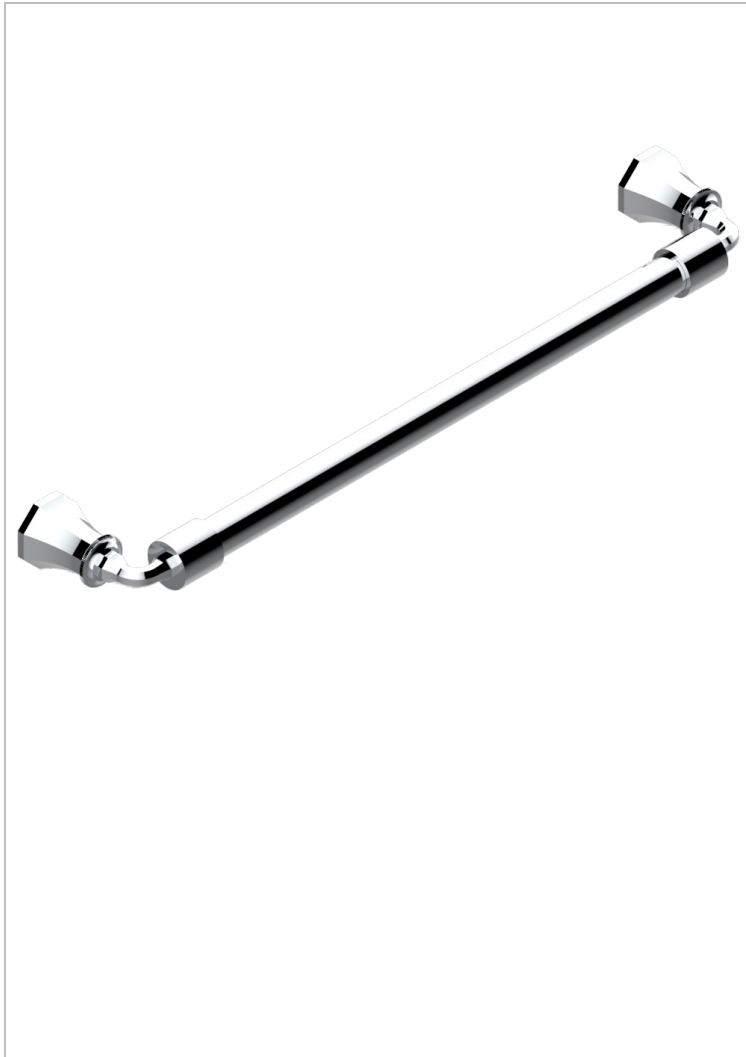

# ART DECO CRYSTAL

A56-526/45

Bath towel holder, length: 450 mm

THG<sup>®</sup>  
PARIS

## CHARACTERISTIC

- Art Déco Crystal
- Bath towel holder, length: 450 mm

## AVAILABLE FINITIONS

Antique nickel - H28  
Black ceram - D30  
Blush PVD - H62  
Brass color PVD - H49  
Brown bronze color PVD - F33  
Gold color PVD - H52

Graphite PVD - H64  
Lacquered light bronze - D01  
Matt Umber PVD - H67  
Matt blush PVD - H60  
Matt brass color PVD - H50  
Matt brown bronze color PVD - F34