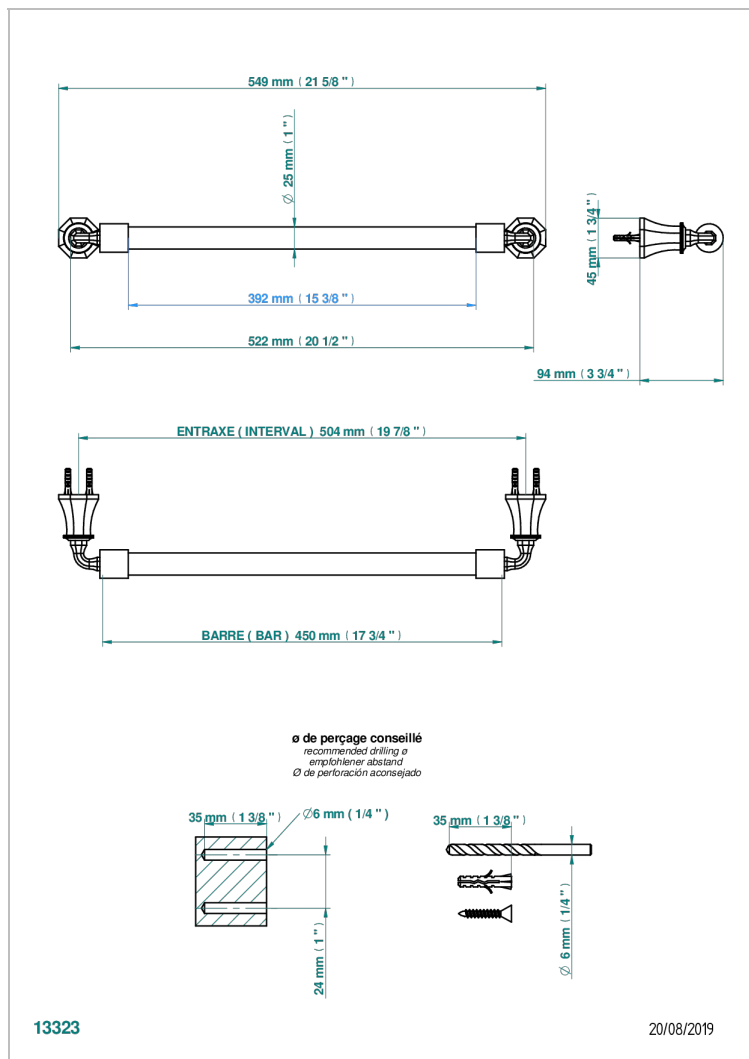

ART DECO WITH LEVER HANDLES

A55-526/45

Towel bar, 18" long

CHARACTERISTIC

- Art Déco with lever handles
- Towel bar, 18" long

AVAILABLE FINITIONS

Black ceram - D30

Blush PVD - H62