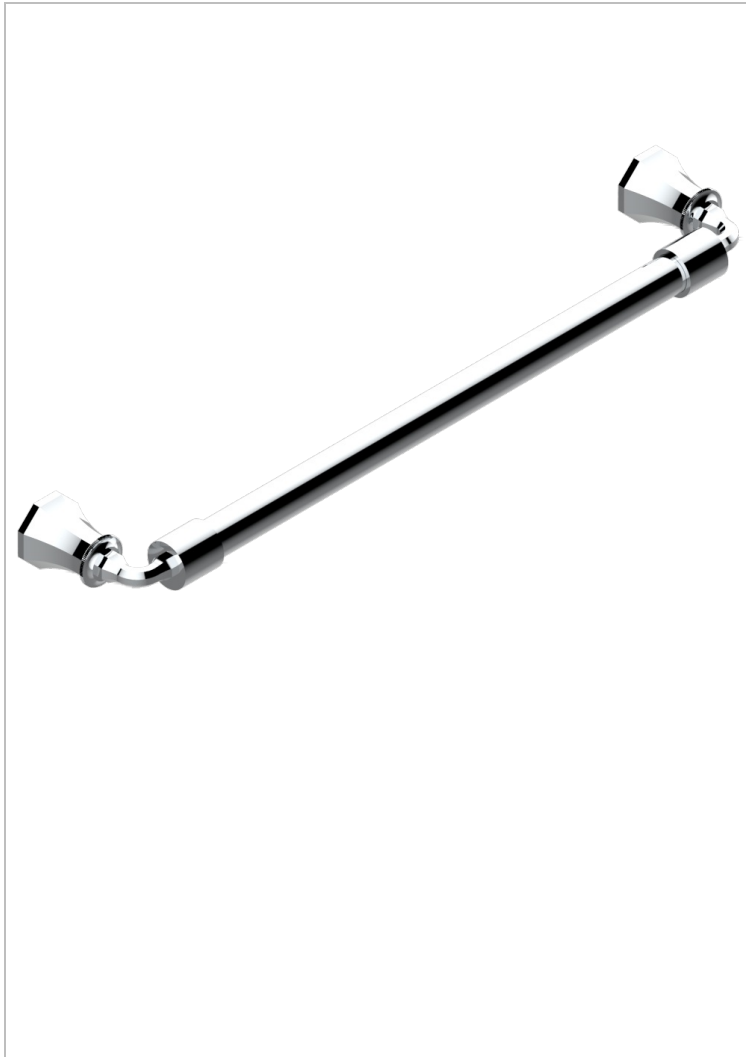

# ART DECO WITH LEVER

A55-526/45

Bath towel holder, length: 450 mm

## CHARACTERISTIC

- Art Déco with lever
- Bath towel holder, length: 450 mm

## AVAILABLE FINITIONS

Antique nickel - H28  
 Black ceram - D30  
 Blush PVD - H62  
 Brass color PVD - H49  
 Brown bronze color PVD - F33  
 Gold color PVD - H52

Graphite PVD - H64  
 Lacquered light bronze - D01  
 Matt Umber PVD - H67  
 Matt blush PVD - H60  
 Matt brass color PVD - H50  
 Matt brown bronze color PVD - F34