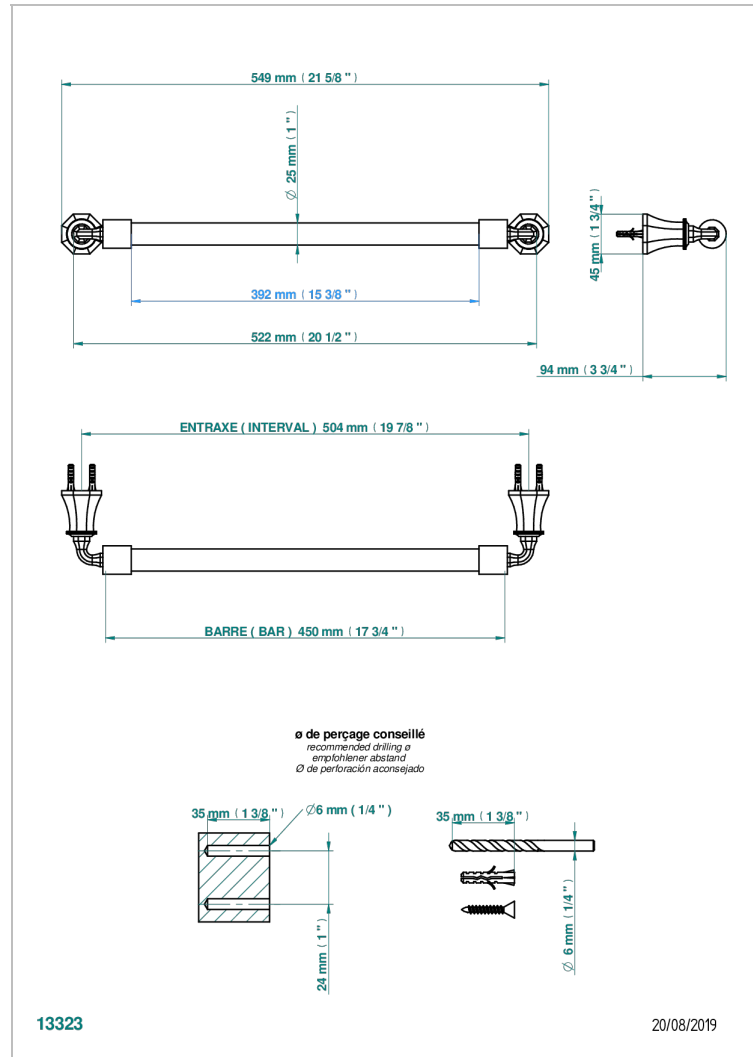

# ART DECO WITH LEVER

A55-526/45

Bath towel holder, length: 450 mm

## CHARACTERISTIC

- Art Déco with lever
- Bath towel holder, length: 450 mm