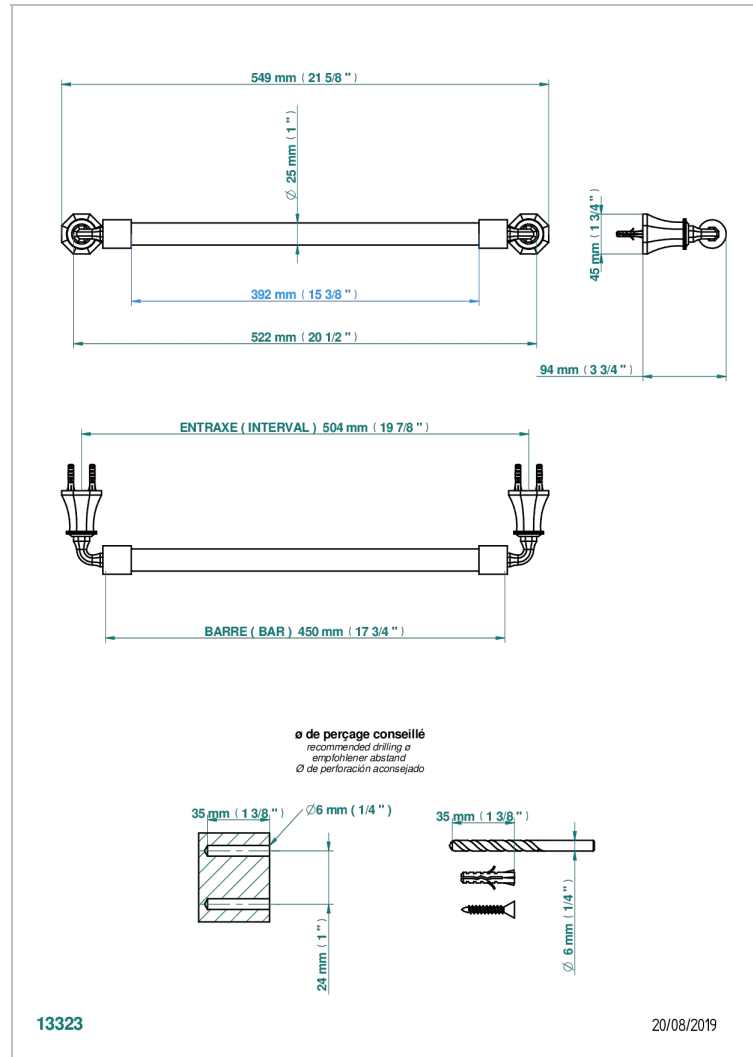

ART DECO WITH LEVER

A55-526/45

Bath towel holder, length: 450 mm

CHARACTERISTIC

- Art Déco with lever
- Bath towel holder, length: 450 mm

AVAILABLE FINITIONS

Antique nickel - H28
Black ceram - D30
Blush PVD - H62
Brass color PVD - H49
Brown bronze color PVD - F33
Gold color PVD - H52