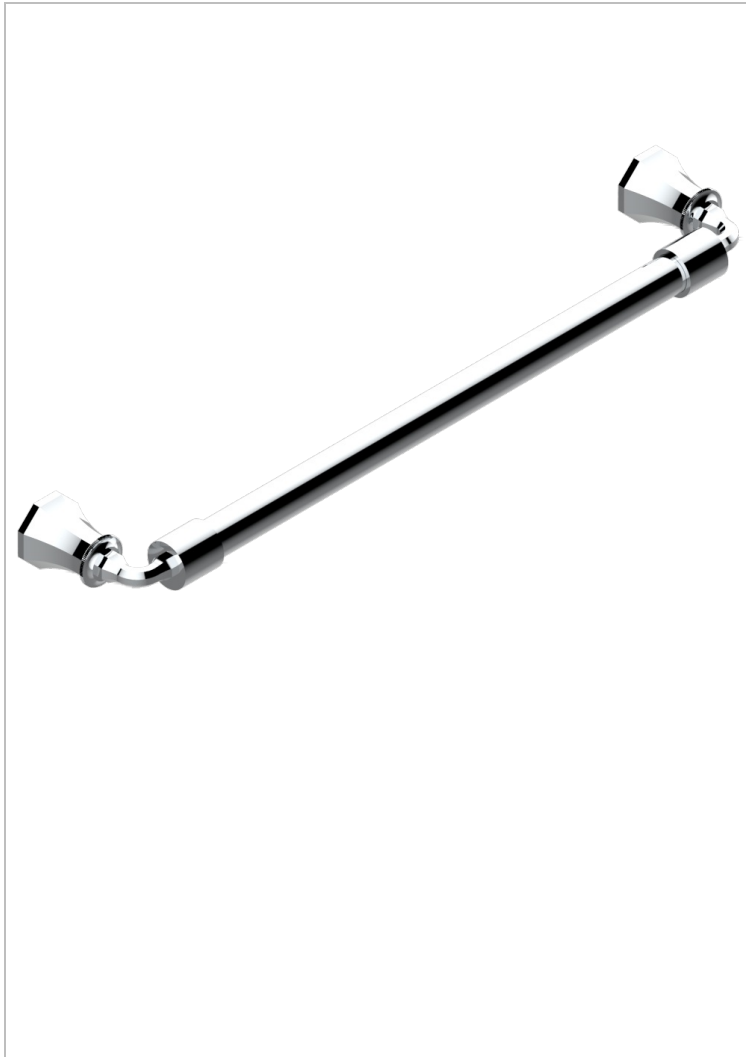

ART DECO WITH LEVER

A55-526/45

Bath towel holder, length: 450 mm

CHARACTERISTIC

- Art Déco with lever
- Bath towel holder, length: 450 mm

AVAILABLE FINITIONS

Antique nickel - H28
Black ceram - D30
Blush PVD - H62
Brass color PVD - H49
Brown bronze color PVD - F33
Gold color PVD - H52

Graphite PVD - H64
Lacquered light bronze - D01
Matt Umber PVD - H67
Matt blush PVD - H60
Matt brass color PVD - H50
Matt brown bronze color PVD - F34

Matt chrome - C02
Matt gold - F07
Matt gold color PVD - H53
Matt graphite PVD - H65
Matt nickel (color finish) - C01
Matt nickel color PVD - H56

Natural smoked Brass - A13
Nickel color PVD - H55
Polished chrome (color finish) - A02
Polished chrome / Polished gold (color finish) - G02
Polished gold (color finish) - F01
Polished nickel - B01

Soft gold - F30
Soft matt gold - F31
Umber PVD - H66
Varnished matt antique red copper (color finish) - H07