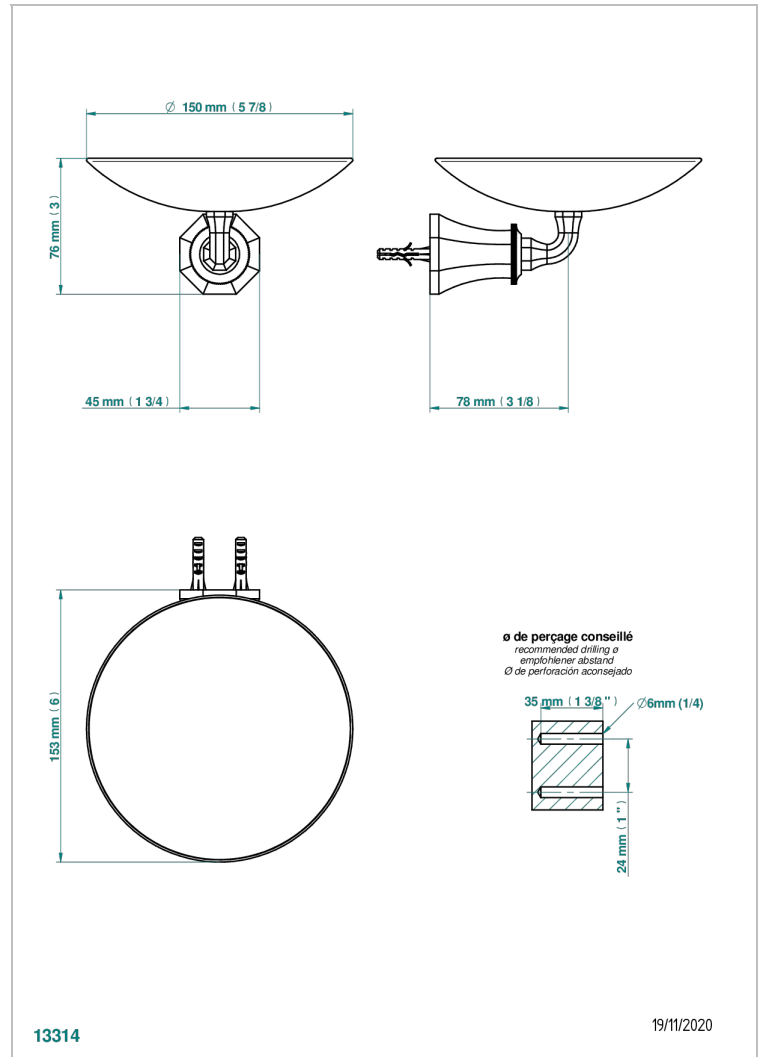

# TRADITION CRYSTAL

A59-546GM

Soap dish, wall mounted, 6" diameter

THG<sup>®</sup>  
PARIS

## CHARACTERISTIC

- Tradition Crystal
- Soap dish, wall mounted, 6" diameter