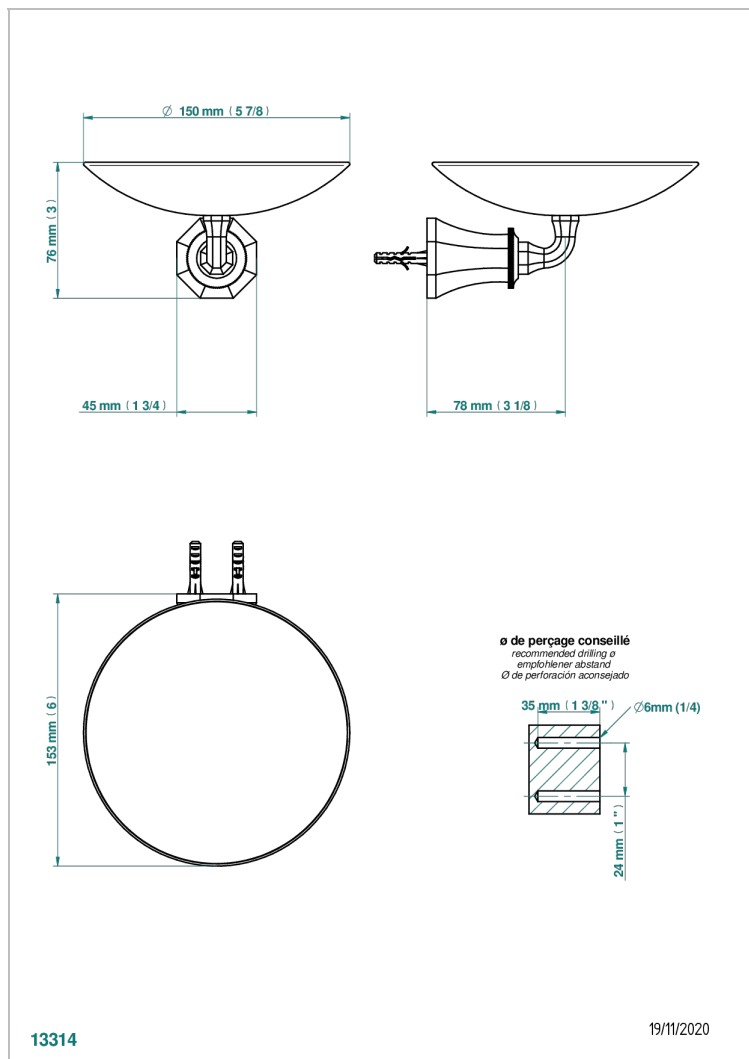

TRADITION WITH LEVER HANDLES

A58-546GM

Soap dish, wall mounted, 6" diameter

CHARACTERISTIC

- Tradition with lever handles
- Soap dish, wall mounted, 6" diameter

AVAILABLE FINITIONS

Black ceram - D30

Blush PVD - H62