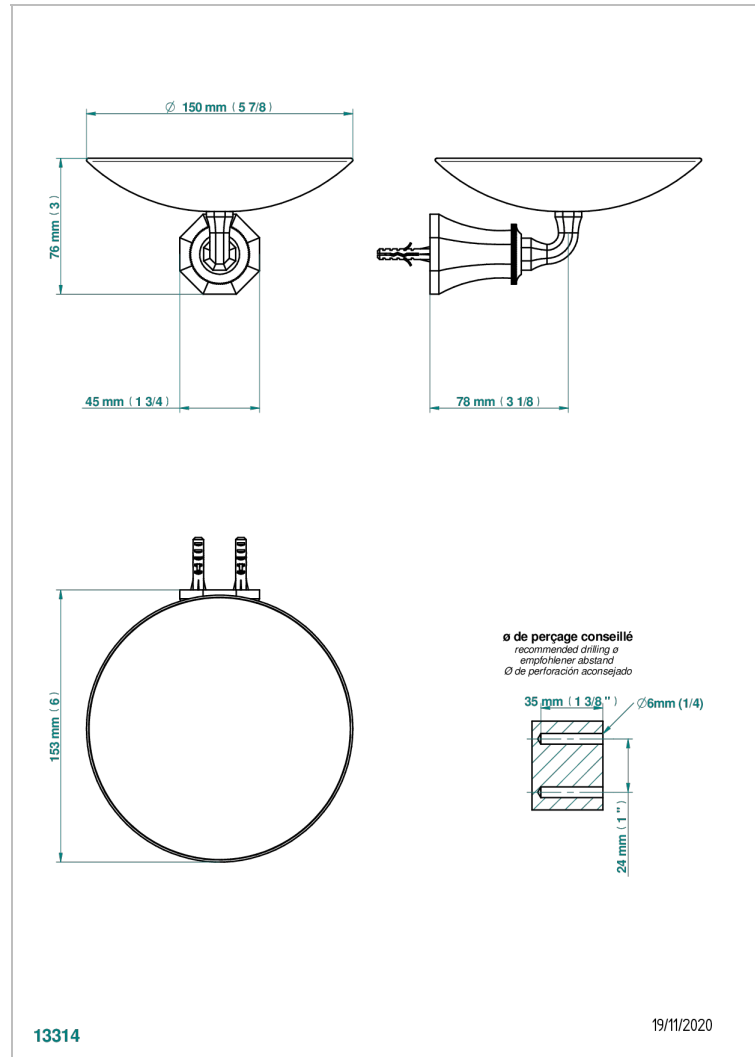

ART DECO CRYSTAL

A56-546GM

Soap dish, wall mounted, 6" diameter

THG[®]
PARIS

CHARACTERISTIC

- Art Déco Crystal
- Soap dish, wall mounted, 6" diameter

AVAILABLE FINITIONS

Black ceram - D30
Blush PVD - H62
Brass color PVD - H49
Brown bronze color PVD - F33
Chrome polished - A02
Chrome polished / gold polished - G02