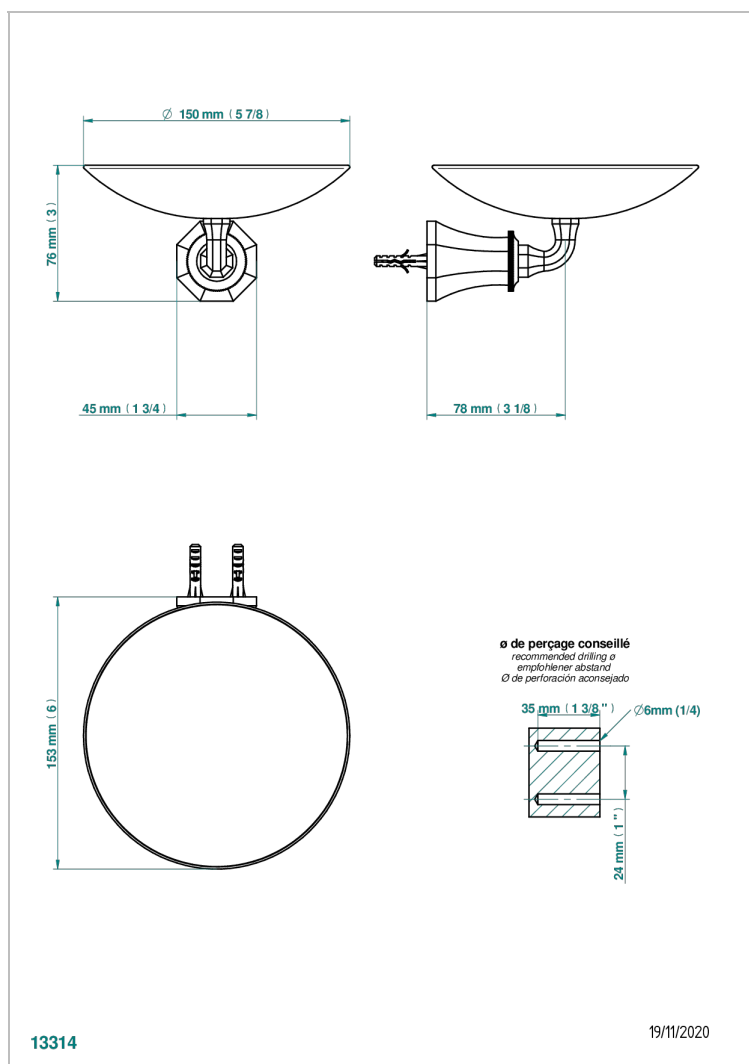

ART DECO WITH LEVER HANDLES

A55-546GM

Soap dish, wall mounted, 6" diameter

CHARACTERISTIC

- Art Déco with lever handles
- Soap dish, wall mounted, 6" diameter

AVAILABLE FINITIONS

Black ceram - D30
Blush PVD - H62
Brass color PVD - H49
Brown bronze color PVD - F33
Chrome polished - A02
Chrome polished / gold polished - G02