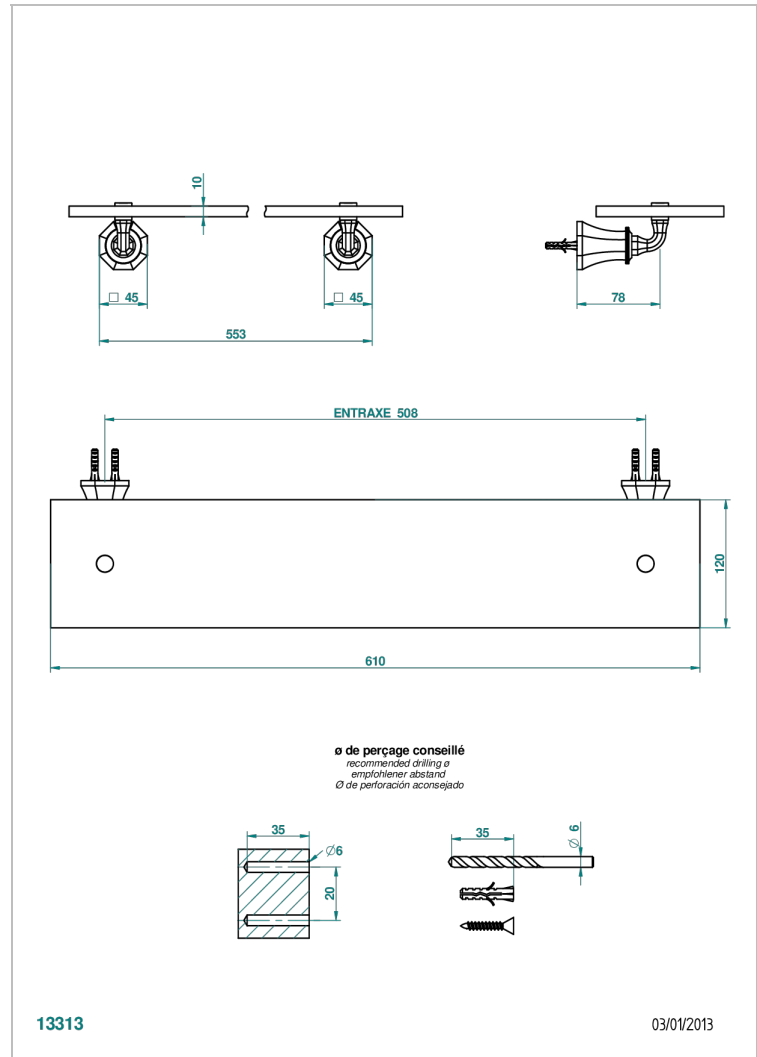

TRADITION CRYSTAL

A59-564

Glass shelf with brackets

CHARACTERISTIC

- Tradition Crystal
- Glass shelf with brackets

AVAILABLE FINITIONS

Black ceram - D30
Blush PVD - H62
Brass color PVD - H49
Brown bronze color PVD - F33
Chrome polished - A02
Chrome polished / gold polished - G02