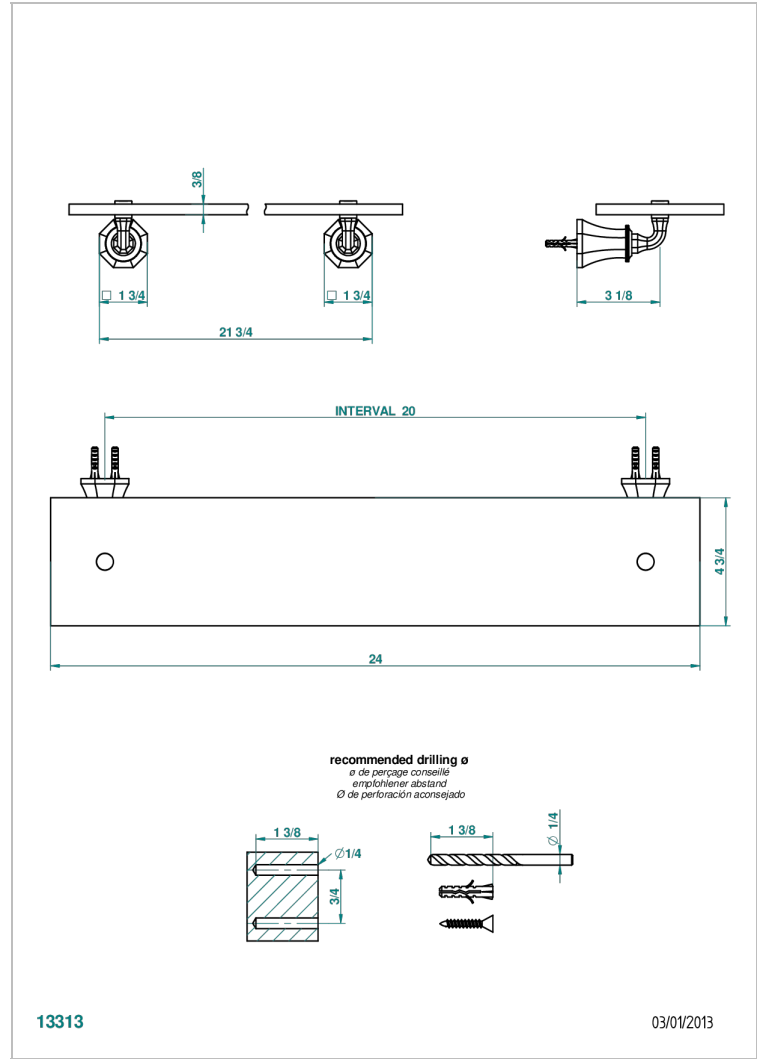

# TRADITION CRYSTAL

A59-564

Glass shelf with brackets