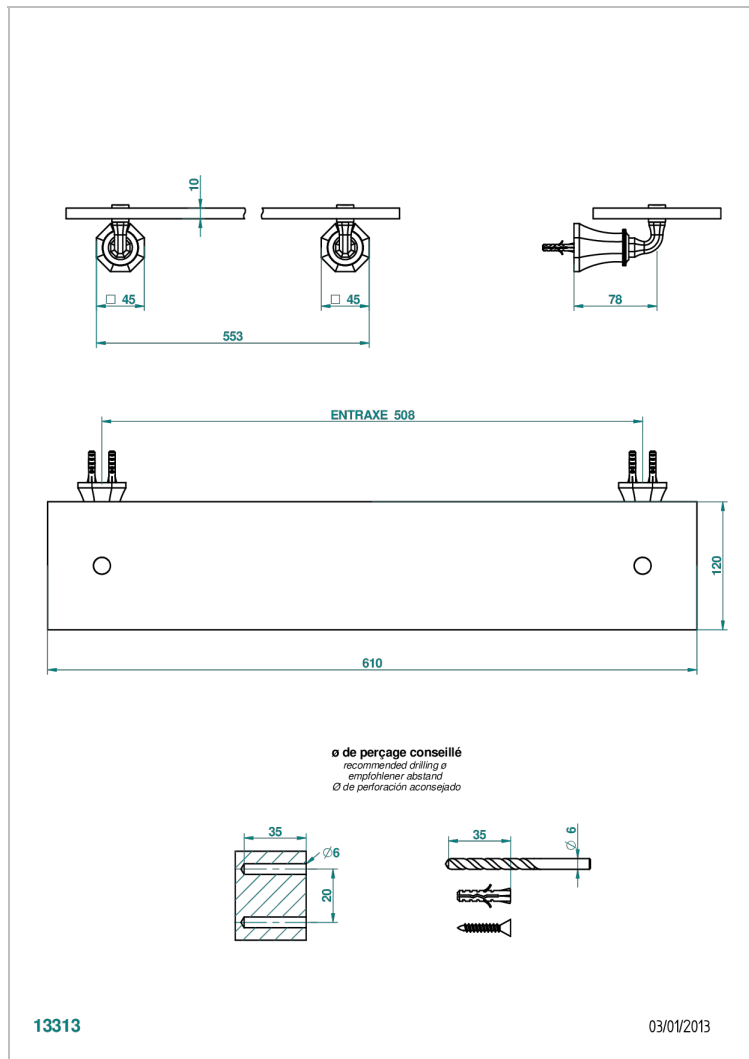

TRADITION WITH LEVER HANDLES

A58-564

Glass shelf with brackets

CHARACTERISTIC

- Tradition with lever handles
- Glass shelf with brackets

AVAILABLE FINITIONS

Black ceram - D30
Blush PVD - H62
Brass color PVD - H49
Brown bronze color PVD - F33
Chrome polished - A02
Chrome polished / gold polished - G02