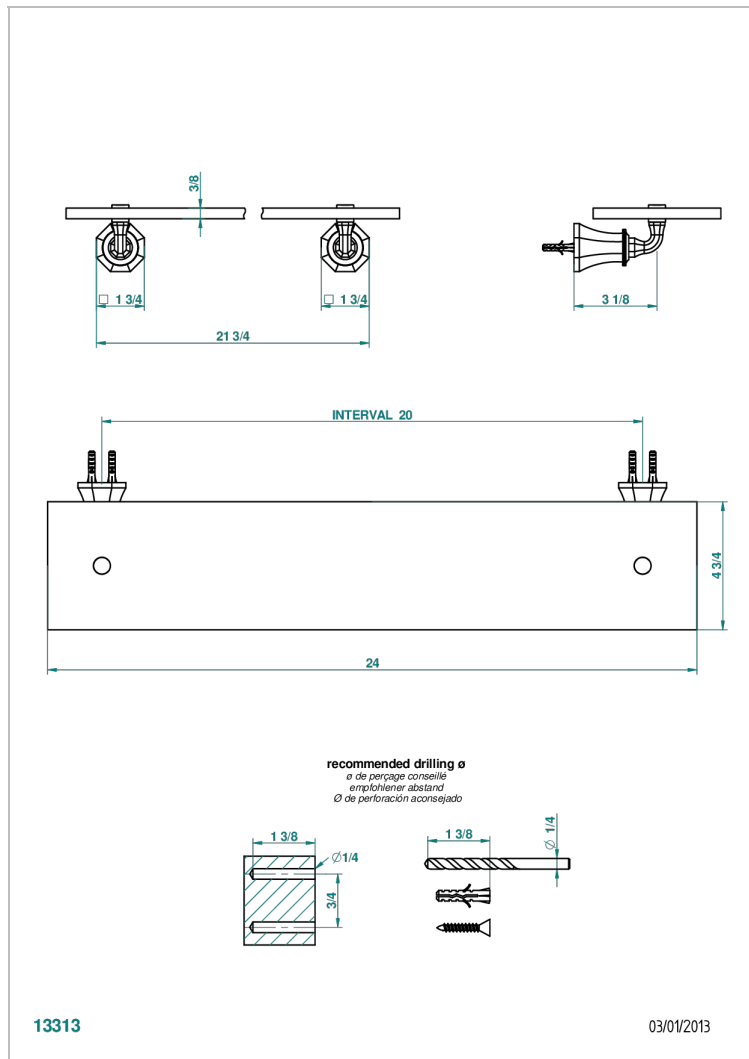

TRADITION WITH LEVER HANDLES

A58-564

Glass shelf with brackets

CHARACTERISTIC

- Tradition with lever handles
- Glass shelf with brackets

AVAILABLE FINITIONS

Black ceram - D30
 Blush PVD - H62
 Brass color PVD - H49
 Brown bronze color PVD - F33
 Chrome polished - A02
 Chrome polished / gold polished - G02