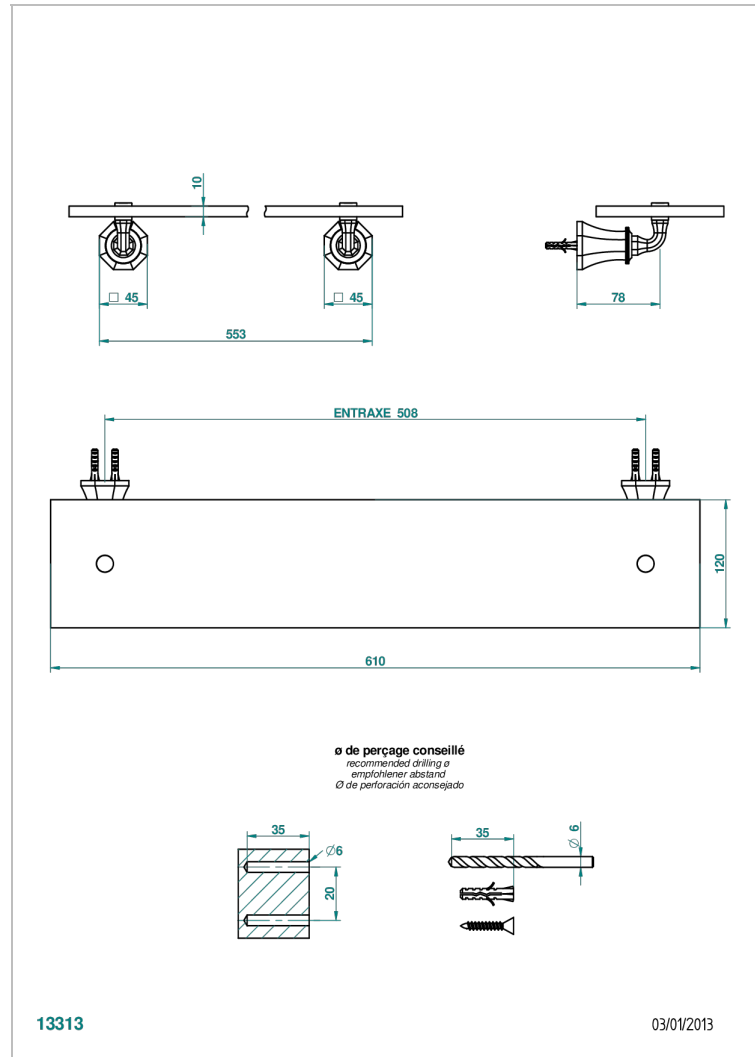

ART DECO CRYSTAL

A56-564

Glass shelf with brackets

CHARACTERISTIC

- Art Déco Crystal
- Glass shelf with brackets

AVAILABLE FINITIONS

Black ceram - D30
Blush PVD - H62
Brass color PVD - H49
Brown bronze color PVD - F33
Chrome polished - A02
Chrome polished / gold polished - G02