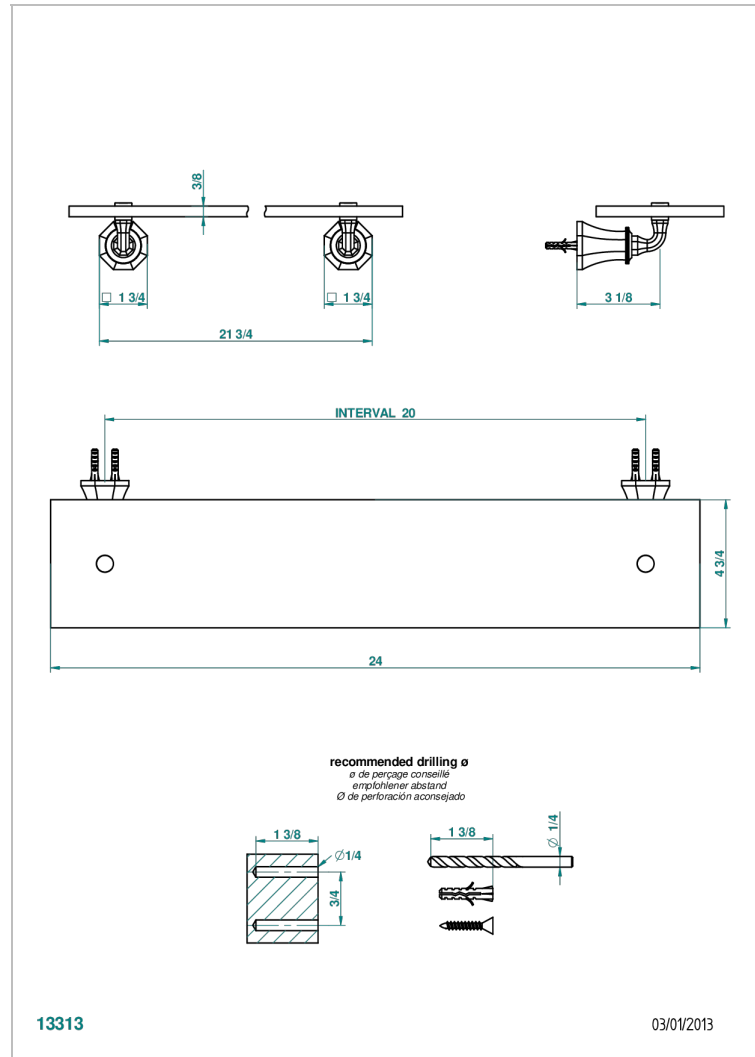

ART DECO CRYSTAL

A56-564

Glass shelf with brackets

CHARACTERISTIC

- Art Déco Crystal
- Glass shelf with brackets

AVAILABLE FINITIONS

Black ceram - D30
 Blush PVD - H62
 Brass color PVD - H49
 Brown bronze color PVD - F33
 Chrome polished - A02
 Chrome polished / gold polished - G02