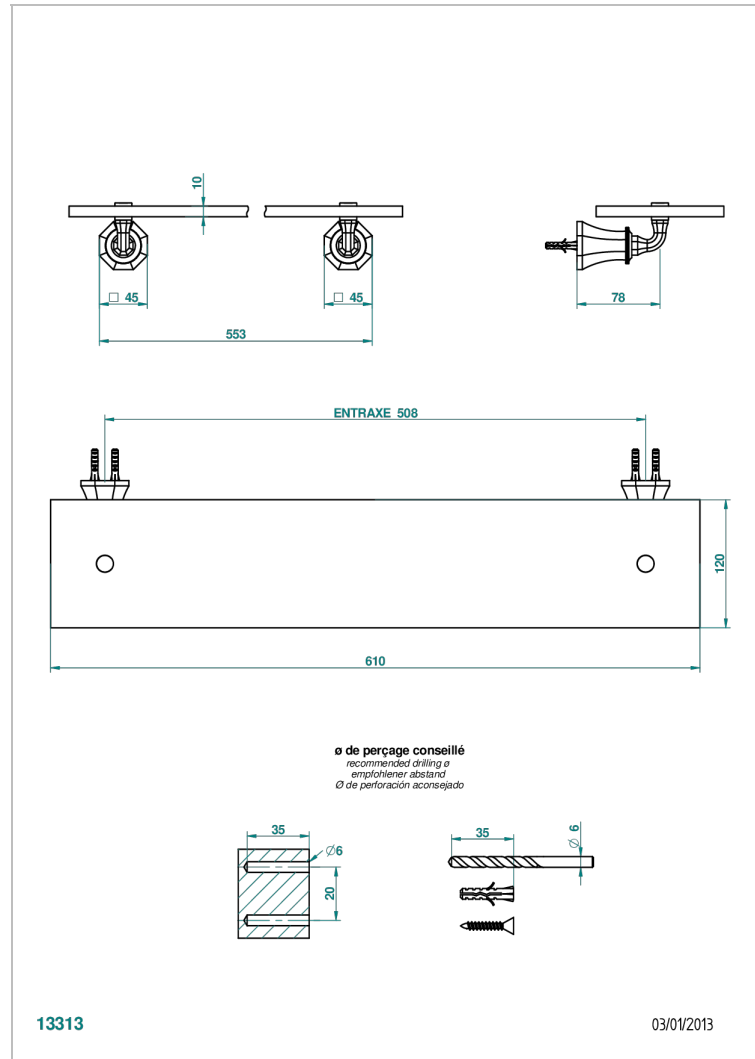

ART DECO CRYSTAL

A56-564

Glass shelf with supports

CHARACTERISTIC

- Art Déco Crystal
- Glass shelf with supports

AVAILABLE FINITIONS

Antique nickel - H28
Black ceram - D30
Blush PVD - H62
Brass color PVD - H49
Brown bronze color PVD - F33
Gold color PVD - H52