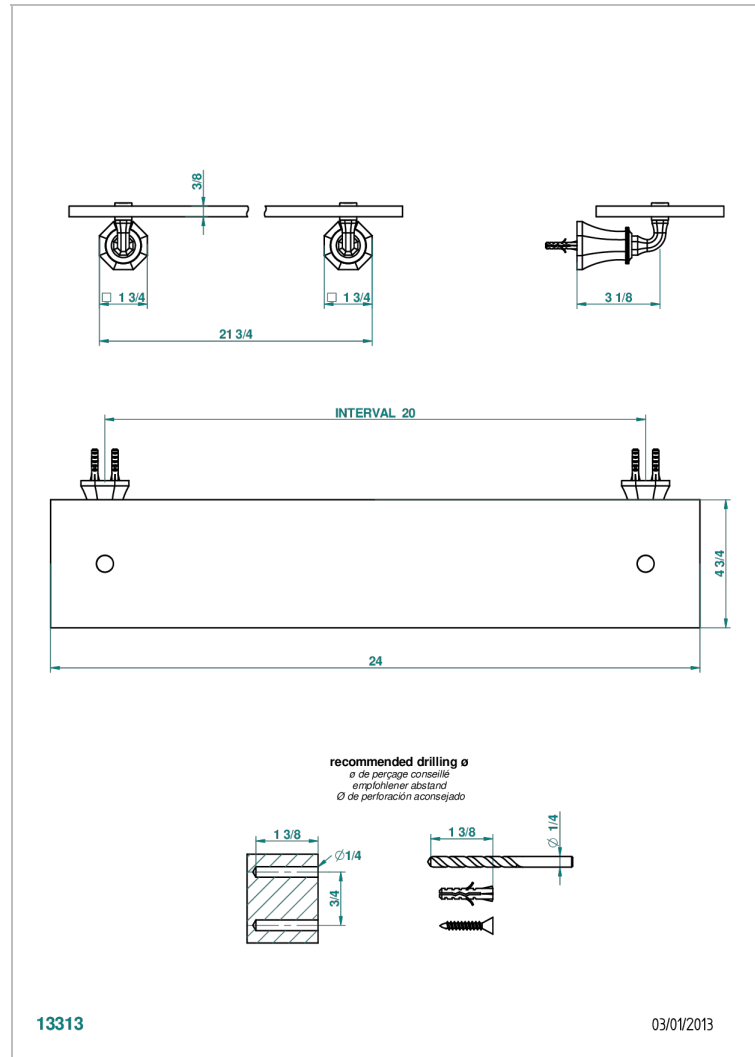

# ART DECO CRYSTAL

A56-564

Glass shelf with supports