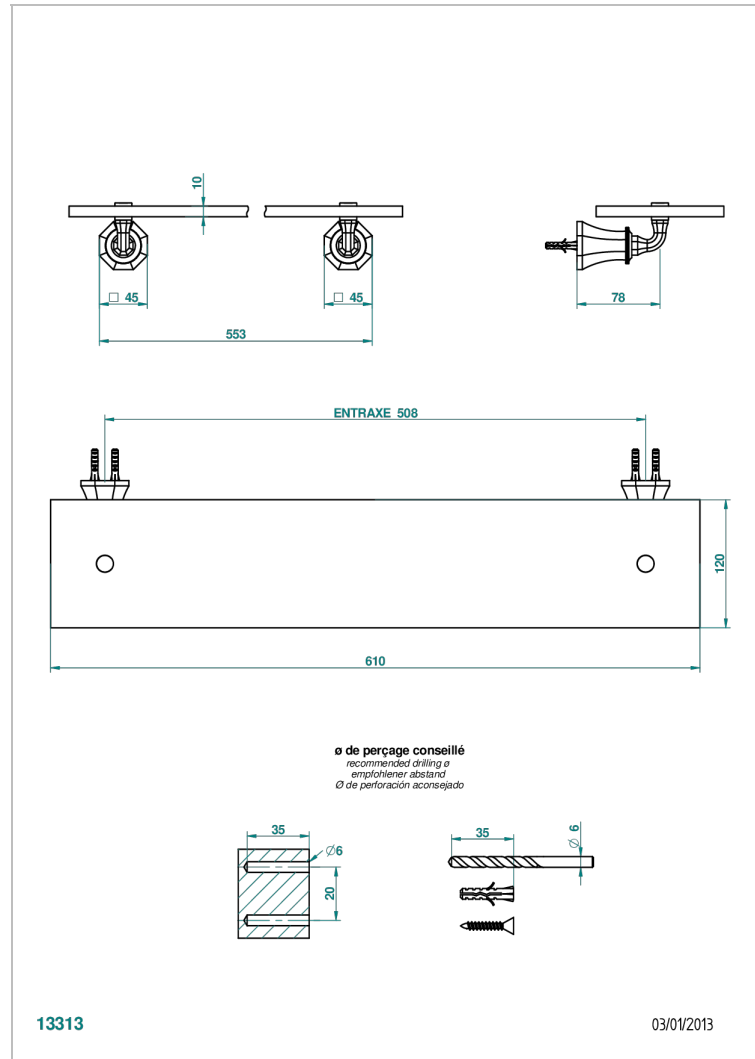

ART DECO WITH LEVER HANDLES

A55-564

Glass shelf with brackets

CHARACTERISTIC

- Art Déco with lever handles
- Glass shelf with brackets

AVAILABLE FINITIONS

Black ceram - D30
Blush PVD - H62
Brass color PVD - H49
Brown bronze color PVD - F33
Chrome polished - A02
Chrome polished / gold polished - G02