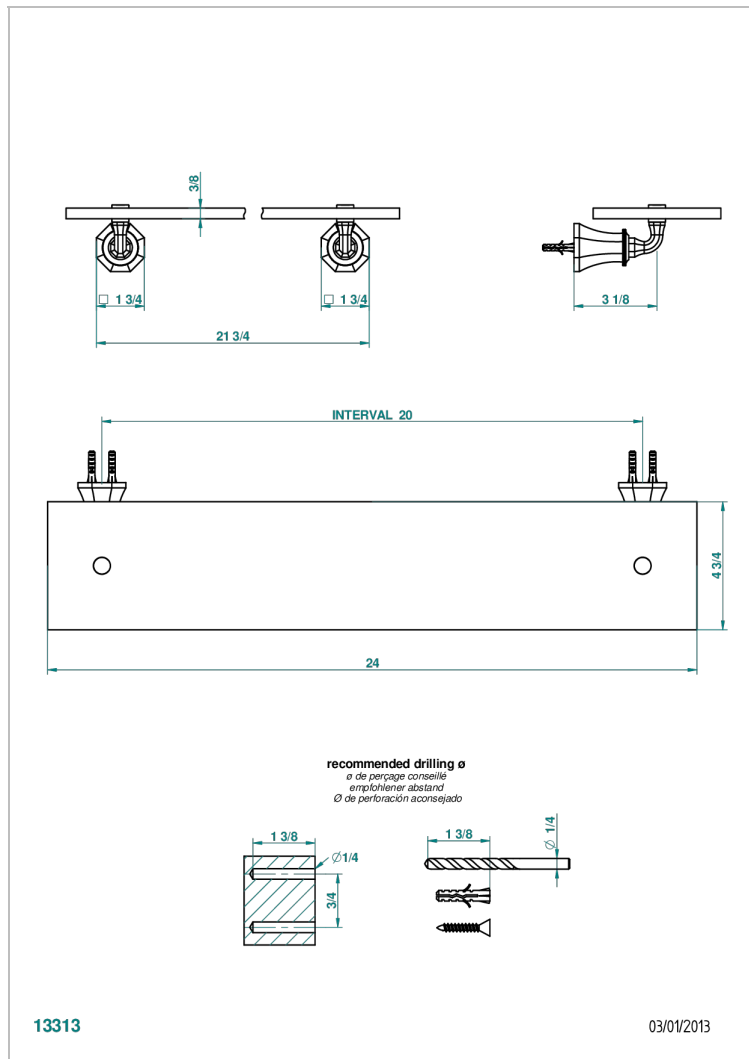

ART DECO WITH LEVER HANDLES

A55-564

Glass shelf with brackets

CHARACTERISTIC

- Art Déco with lever handles
- Glass shelf with brackets

AVAILABLE FINITIONS

Black ceram - D30
Blush PVD - H62
Brass color PVD - H49
Brown bronze color PVD - F33
Chrome polished - A02
Chrome polished / gold polished - G02