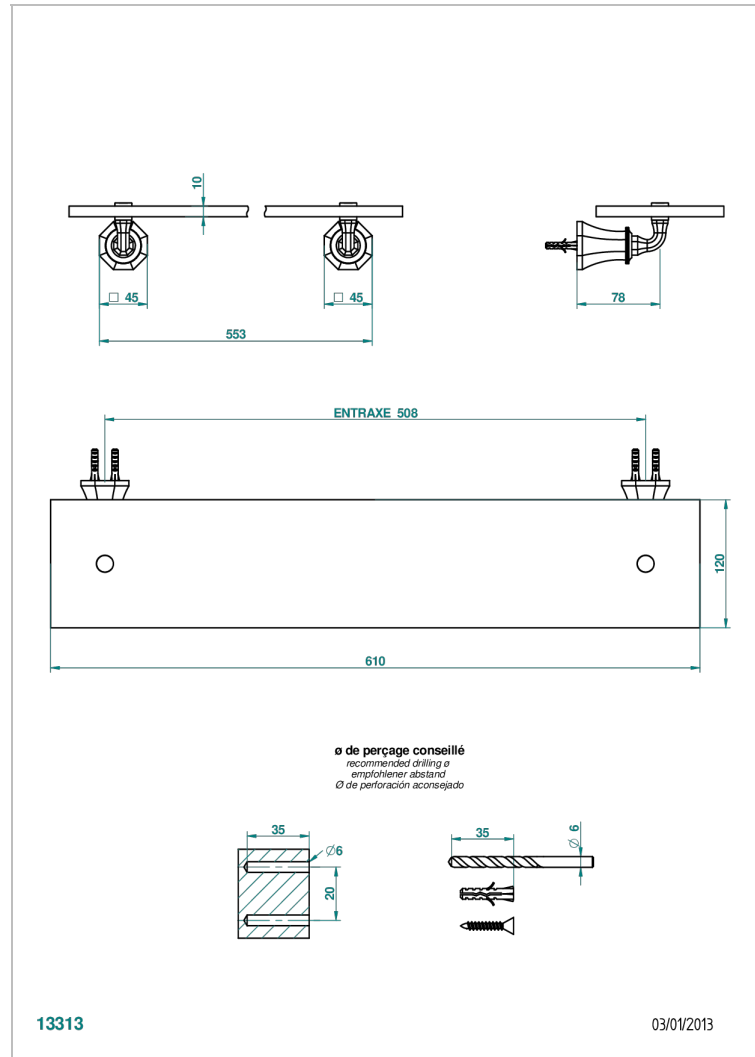

# ART DECO WITH LEVER

A55-564

Glass shelf with supports

## CHARACTERISTIC

- Art Déco with lever
- Glass shelf with supports