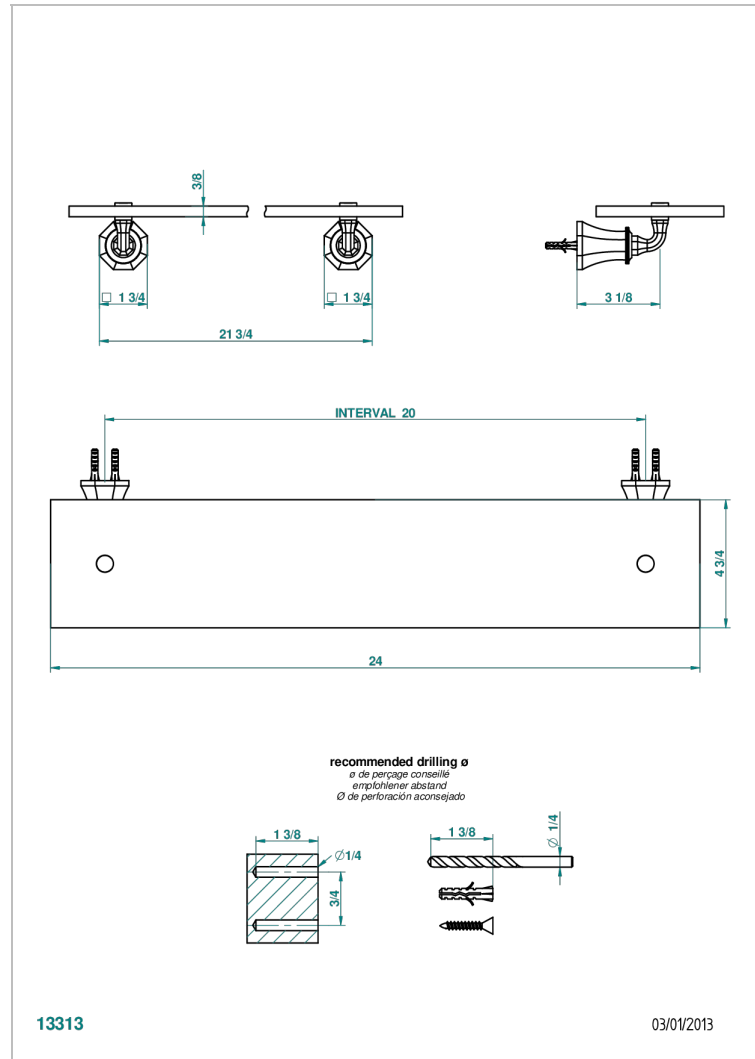

ART DECO WITH LEVER

A55-564

Glass shelf with supports

CHARACTERISTIC

- Art Déco with lever
- Glass shelf with supports

AVAILABLE FINITIONS

Antique nickel - H28
 Black ceram - D30
 Blush PVD - H62
 Brass color PVD - H49
 Brown bronze color PVD - F33
 Gold color PVD - H52