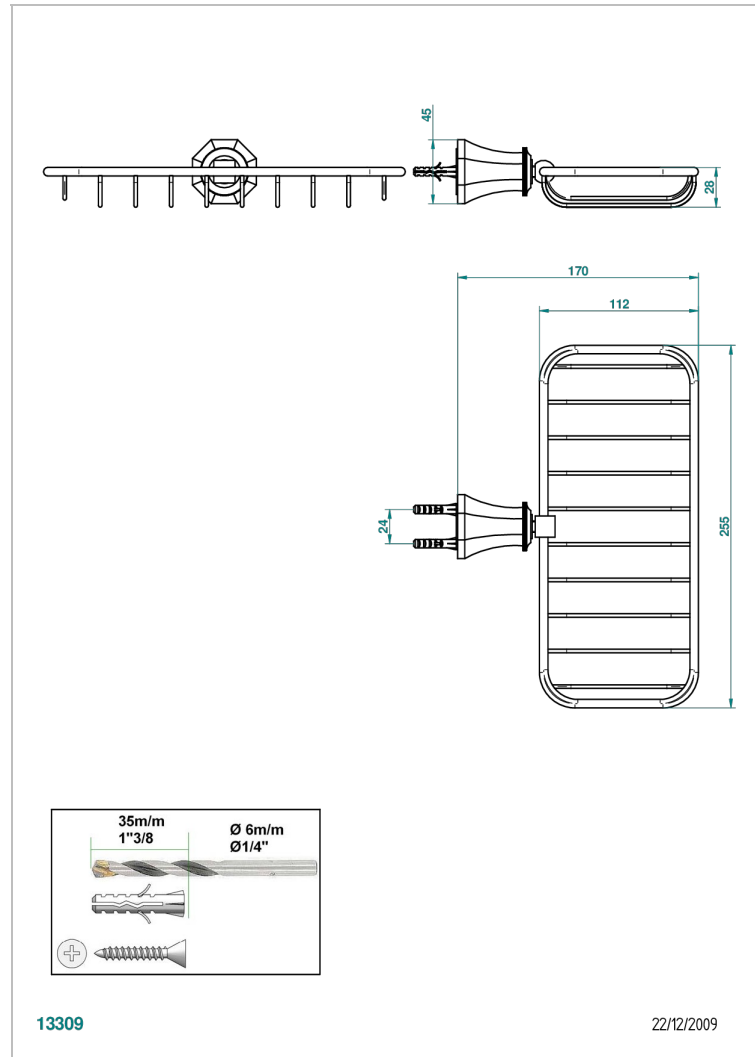

# TRADITION CRYSTAL

A59-620A

Soap basket, wall mounted 10" x 4"3/8

THG<sup>®</sup>  
PARIS

## CHARACTERISTIC

- Tradition Crystal
- Soap basket, wall mounted 10" x 4"3/8