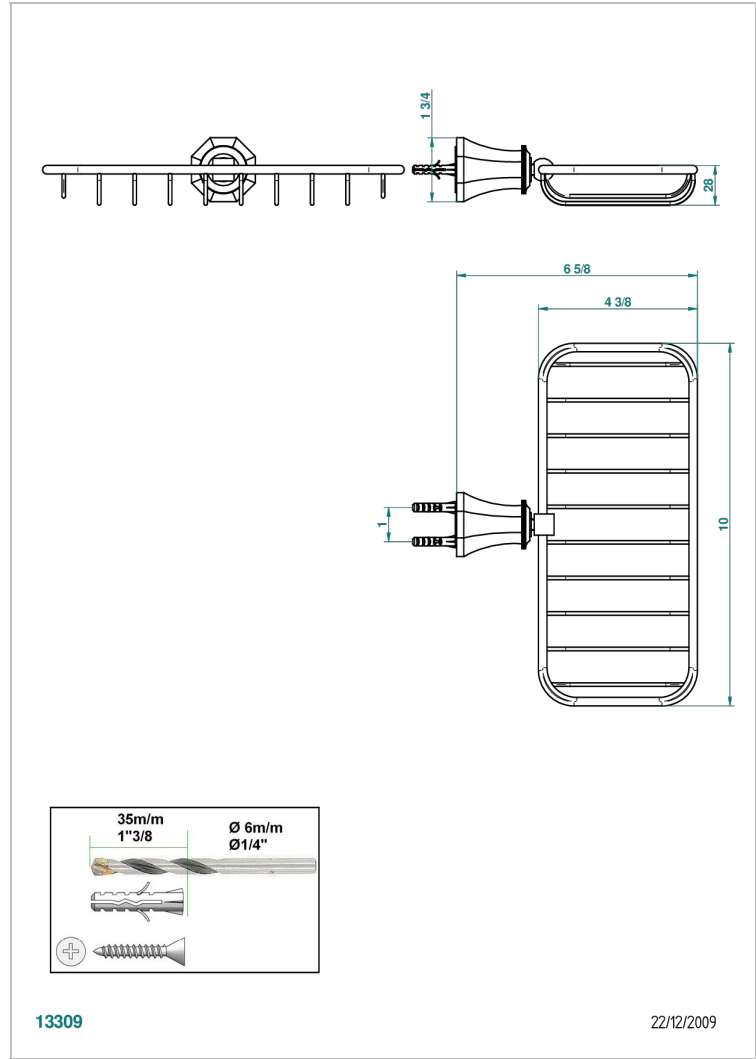

TRADITION CRYSTAL

A59-620A

Soap basket, wall mounted 10" x 4"3/8

CHARACTERISTIC

- Tradition Crystal
- Soap basket, wall mounted 10" x 4"3/8

AVAILABLE FINITIONS

Black ceram - D30
Blush PVD - H62
Brass color PVD - H49
Brown bronze color PVD - F33
Chrome polished - A02
Chrome polished / gold polished - G02