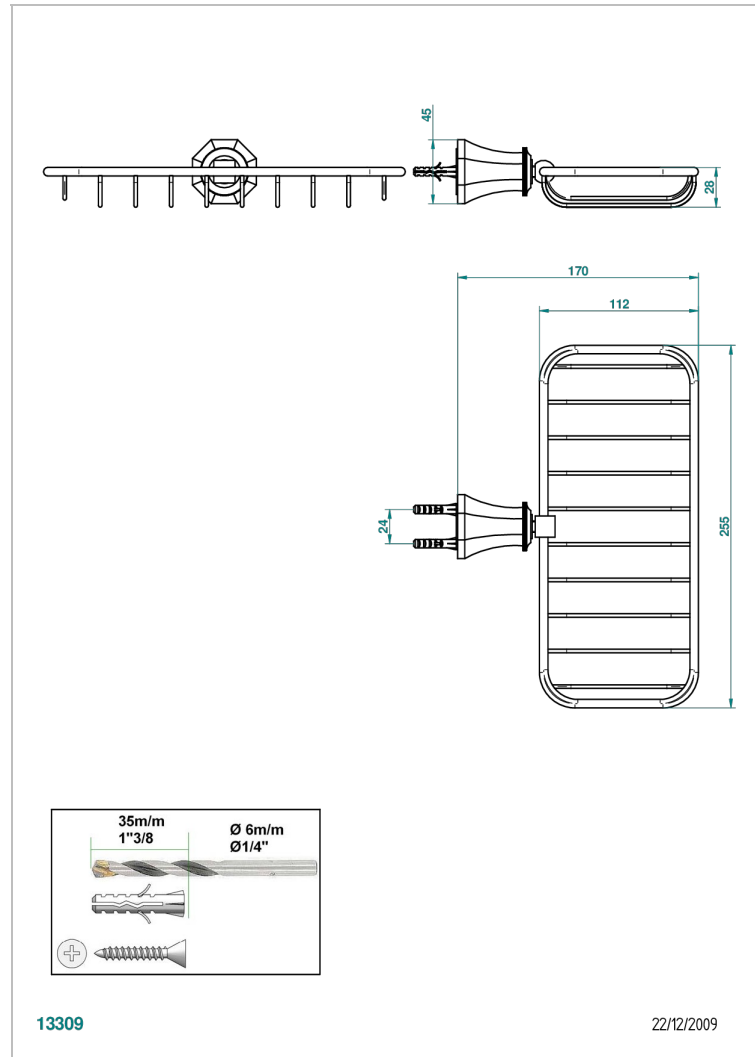

TRADITION WITH LEVER

A58-620A

Net soap dish

THG[®]
PARIS

CHARACTERISTIC

- Tradition with lever
- Net soap dish

AVAILABLE FINITIONS

Antique nickel - H28
Black ceram - D30
Blush PVD - H62
Brass color PVD - H49
Brown bronze color PVD - F33
Gold color PVD - H52