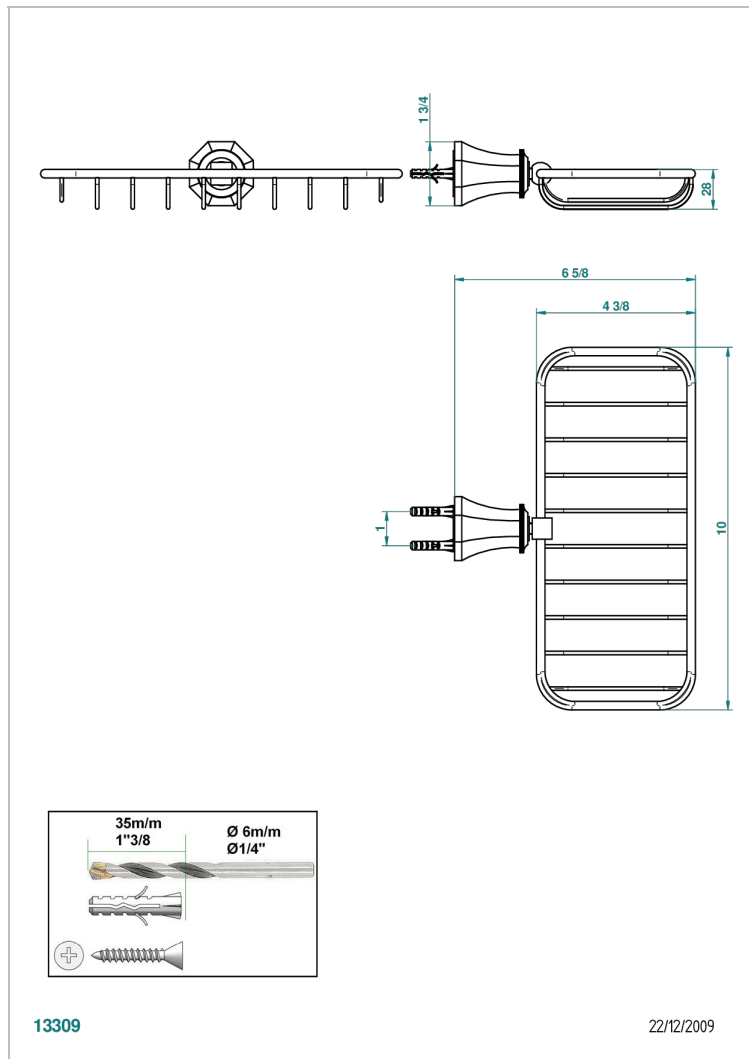

## CHARACTERISTIC

- Tradition with lever
- Net soap dish