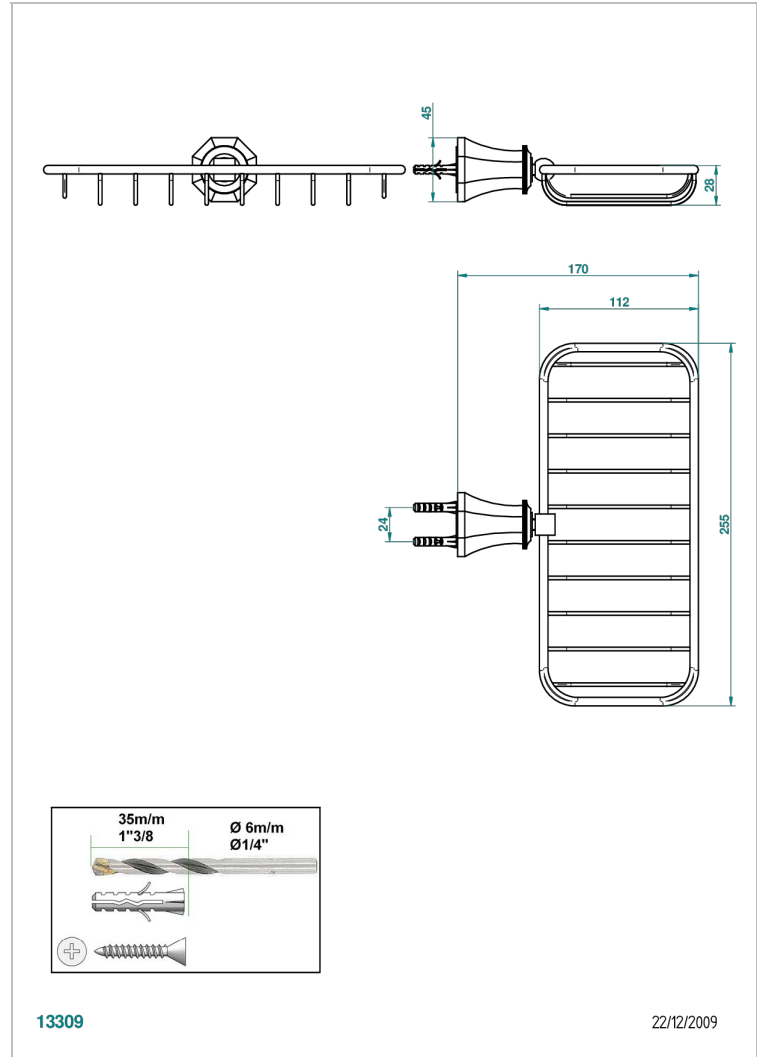

# ART DECO CRYSTAL

A56-620A

Soap basket, wall mounted 10" x 4"3/8

THG<sup>®</sup>  
PARIS

## CHARACTERISTIC

- Art Déco Crystal
- Soap basket, wall mounted 10" x 4"3/8