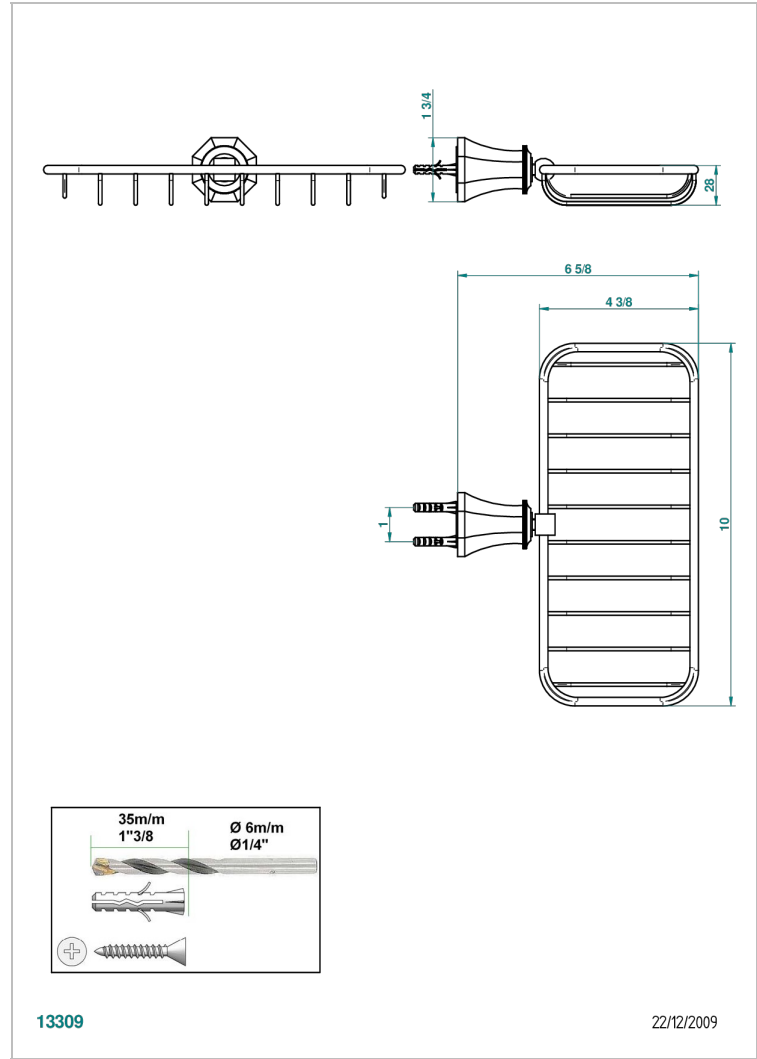

ART DECO CRYSTAL

A56-620A

Soap basket, wall mounted 10" x 4"3/8

CHARACTERISTIC

- Art Déco Crystal
- Soap basket, wall mounted 10" x 4"3/8

AVAILABLE FINITIONS

Black ceram - D30
Blush PVD - H62
Brass color PVD - H49
Brown bronze color PVD - F33
Chrome polished - A02
Chrome polished / gold polished - G02