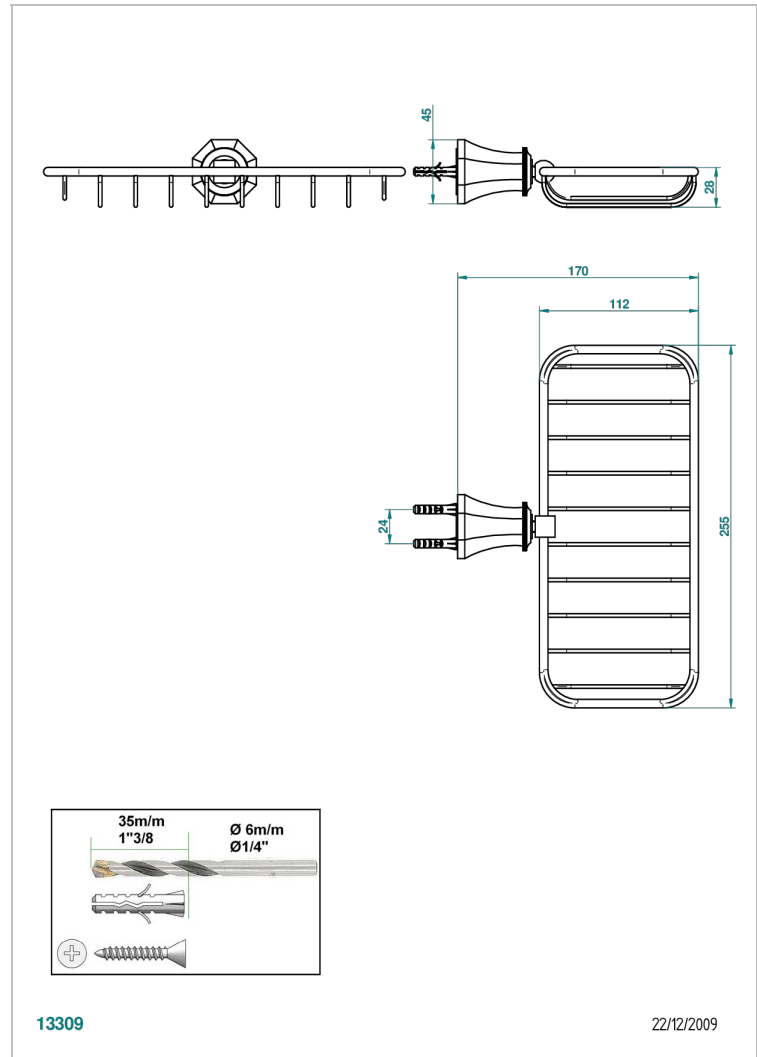

# ART DECO CRYSTAL

A56-620A

Net soap dish

THG<sup>®</sup>  
PARIS

## CHARACTERISTIC

- Art Déco Crystal
- Net soap dish