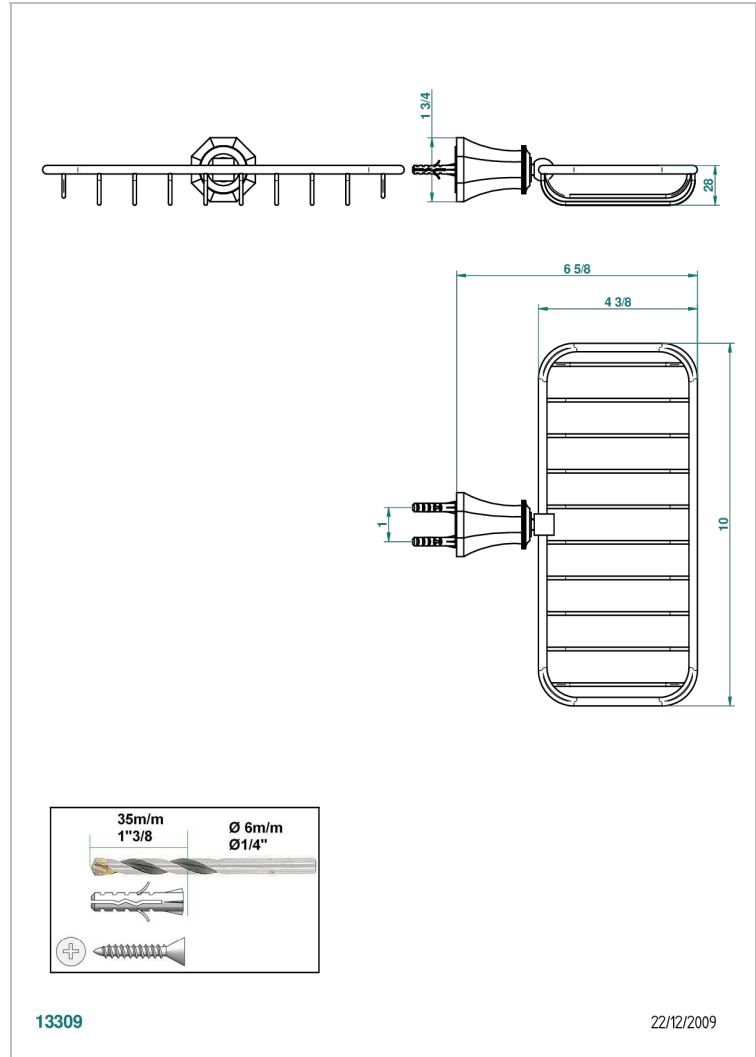

ART DECO CRYSTAL

A56-620A

Net soap dish

THG[®]
PARIS

CHARACTERISTIC

- Art Déco Crystal
- Net soap dish

AVAILABLE FINITIONS

Antique nickel - H28
Black ceram - D30
Blush PVD - H62
Brass color PVD - H49
Brown bronze color PVD - F33
Gold color PVD - H52