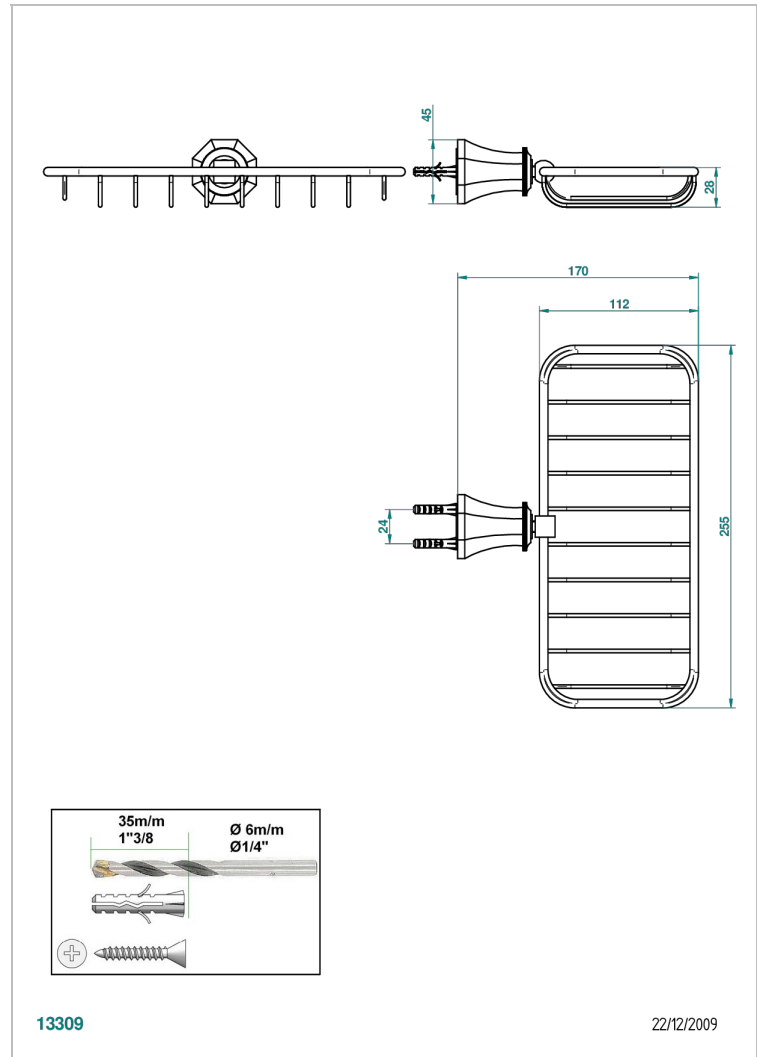

ART DECO CRYSTAL

A56-620A

Net soap dish

THG[®]
PARIS

CHARACTERISTIC

- Art Déco Crystal
- Net soap dish

AVAILABLE FINITIONS

Antique nickel - H28
Black ceram - D30
Blush PVD - H62
Brass color PVD - H49
Brown bronze color PVD - F33
Gold color PVD - H52